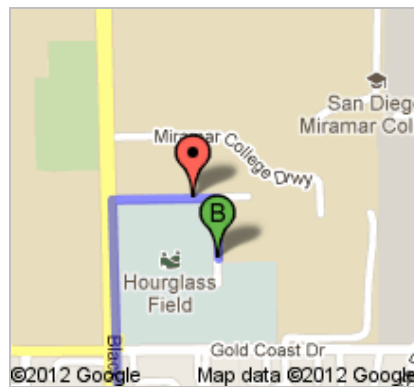

### Alliant International University

10455 Pomerado Road, San Diego, CA 92131-1799 - (858) 271-4300

©2012 Google Map data ©2012 Google

- 1. Head **south**  
**Restricted usage road**

go 236 ft  
total 236 ft

go 0.5 mi  
 total 0.9 mi

6. Turn left onto **Pomerado Rd**  
 About 1 min

go 0.7 mi  
 total 1.6 mi

7. Continue onto **Miramar Rd**  
 About 1 min

go 0.4 mi  
 total 1.9 mi

8. Turn right onto **Kearny Villa Rd**  
 About 1 min

go 0.4 mi  
 total 2.3 mi

9. Continue straight onto **Black Mountain Rd**  
About 2 mins

go 0.7 mi  
total 3.0 mi

➡ 10. Turn right

go 0.1 mi  
total 3.1 mi

➡ 11. Turn right  
Destination will be on the left

go 420 ft  
total 3.2 mi

**B** **San Diego Miramar College**  
10440 Black Mountain Road, San Diego, CA 92126-2999 - (858) 536-7800

These directions are for planning purposes only. You may find that construction projects, traffic, weather, or other events may cause conditions to differ from the map results, and you should plan your route accordingly. You must obey all signs or notices regarding your route.