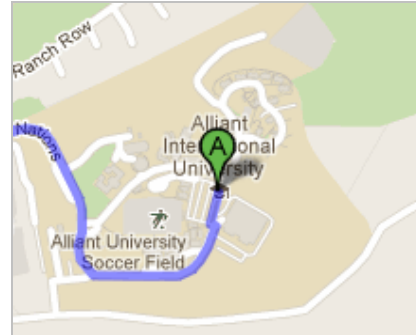

### Directions to San Diego Miramar College

10440 Black Mountain Road, San Diego, CA 92126-2999 - (858) 536-7800

3.2 mi – about 9 mins

**Save trees. Go green!**

Download Google Maps on your phone at [google.com/gmm](http://google.com/gmm)

### Alliant International University

10455 Pomerado Road, San Diego, CA 92131-1799 - (858) 271-4300

©2012 Google Map data ©2012 Google

- 1. Head **south**  
**Restricted usage road**

go 236 ft  
total 236 ft

©2012 Google Map data ©2012 Google

- 2. Turn left toward **Avenue of Nations**  
**Restricted usage road**

go 43 ft  
total 279 ft

©2012 Google Map data ©2012 Google

- 3. Turn right toward **Avenue of Nations**  
**Restricted usage road**

go 0.2 mi  
total 0.3 mi

©2012 Google Map data ©2012 Google

- 4. Turn right toward **Avenue of Nations**  
**Restricted usage road**

go 0.1 mi  
total 0.4 mi

5. Slight left onto **Avenue of Nations**  
 Partial restricted usage road  
 About 1 min