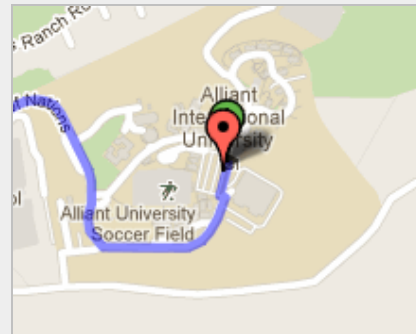

### Directions to San Diego Miramar College

10440 Black Mountain Road, San Diego, CA 92126-2999 - (858) 536-7800

3.2 mi – about 9 mins

**Save trees. Go green!**

Download Google Maps on your phone at [google.com/gmm](http://google.com/gmm)

### Alliant International University

10455 Pomerado Road, San Diego, CA 92131-1799 - (858) 271-4300

©2012 Google Map data ©2012 Google

- 1. Head **south**  
**Restricted usage road**

go 236 ft  
total 236 ft

©2012 Google Map data ©2012 Google

- 2. Turn left toward **Avenue of Nations**  
**Restricted usage road**

go 43 ft  
total 279 ft

©2012 Google Map data ©2012 Google

- 3. Turn right toward **Avenue of Nations**  
**Restricted usage road**

go 0.2 mi  
total 0.3 mi

©2012 Google Map data ©2012 Google

- 4. Turn right toward **Avenue of Nations**  
**Restricted usage road**

go 0.1 mi  
total 0.4 mi

5. Slight left onto **Avenue of Nations**  
 Partial restricted usage road  
 About 1 min