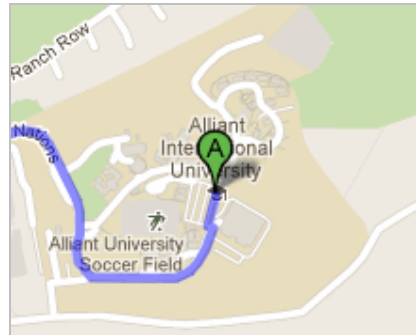

### Directions to San Diego Miramar College

10440 Black Mountain Road, San Diego, CA 92126-2999 - (858) 536-7800

3.2 mi – about 9 mins

**Save trees. Go green!**

Download Google Maps on your phone at [google.com/gmm](http://google.com/gmm)

### Alliant International University

10455 Pomerado Road, San Diego, CA 92131-1799 - (858) 271-4300

©2012 Google Map data ©2012 Google

- 1. Head **south**  
**Restricted usage road**

go 236 ft  
total 236 ft

©2012 Google Map data ©2012 Google

- 2. Turn left toward **Avenue of Nations**  
**Restricted usage road**

go 43 ft  
total 279 ft

©2012 Google Map data ©2012 Google

- 3. Turn right toward **Avenue of Nations**  
**Restricted usage road**

go 0.2 mi  
total 0.3 mi

©2012 Google Map data ©2012 Google

- 4. Turn right toward **Avenue of Nations**  
**Restricted usage road**

go 0.1 mi  
total 0.4 mi

5. Slight left onto **Avenue of Nations**  
 Partial restricted usage road  
 About 1 min