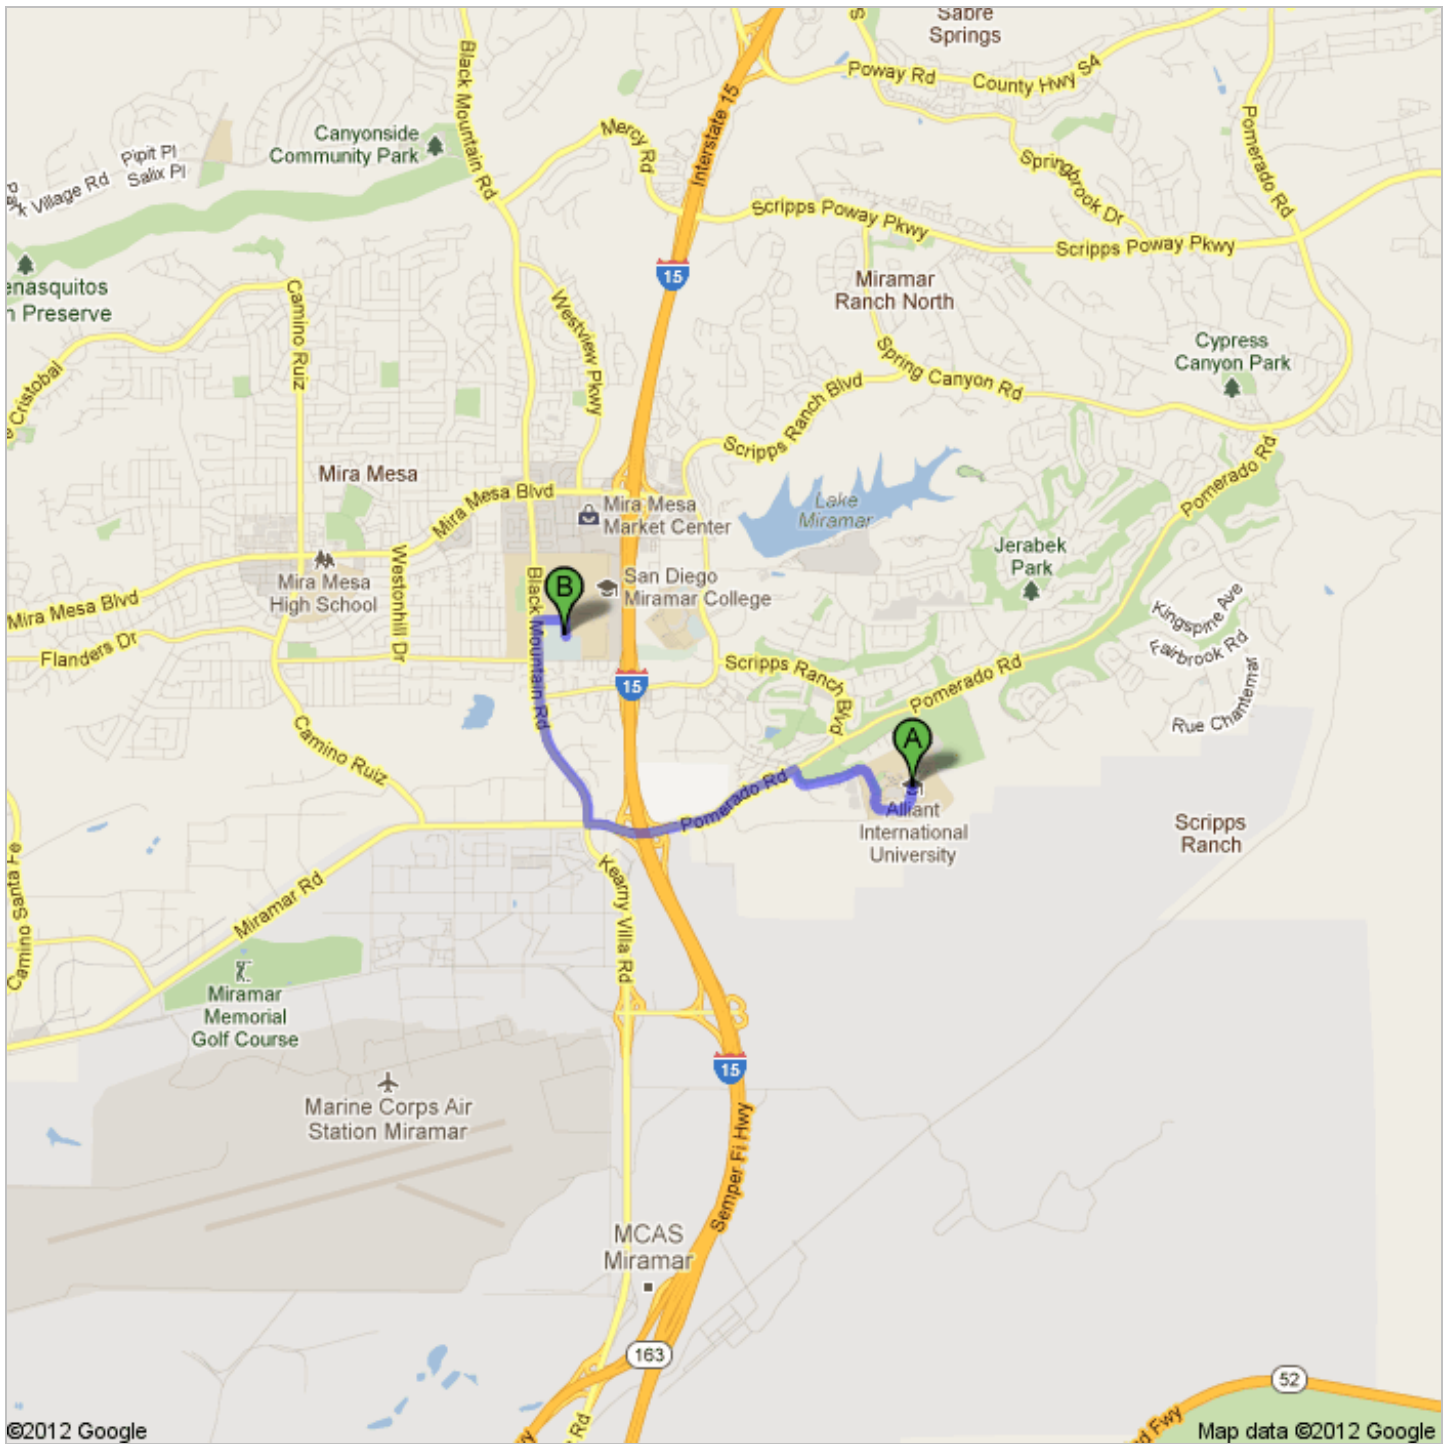

Directions to San Diego Miramar College

10440 Black Mountain Road, San Diego, CA 92126-2999 - (858) 536-7800

3.2 mi – about 9 mins

Save trees. Go green!

Download Google Maps on your phone at google.com/gmm