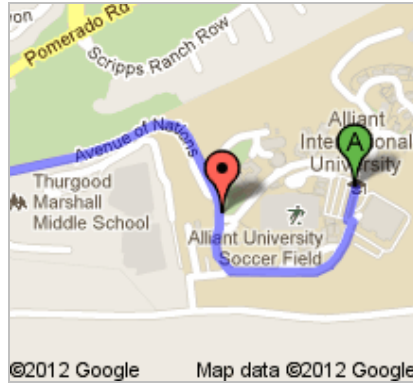

©2012 Google Map data ©2012 Google

- 2. Turn left toward **Avenue of Nations**  
**Restricted usage road**

go 43 ft  
total 279 ft

©2012 Google Map data ©2012 Google

- 3. Turn right toward **Avenue of Nations**  
**Restricted usage road**

go 0.2 mi  
total 0.3 mi

©2012 Google Map data ©2012 Google

- 4. Turn right toward **Avenue of Nations**  
**Restricted usage road**

go 0.1 mi  
total 0.4 mi

5. Slight left onto **Avenue of Nations**  
 Partial restricted usage road  
 About 1 min

go 0.5 mi  
 total 0.9 mi

6. Turn left onto **Pomerado Rd**  
 About 1 min

go 0.7 mi  
 total 1.6 mi

7. Continue onto **Miramar Rd**  
 About 1 min

go 0.4 mi  
 total 1.9 mi

8. Turn right onto **Kearny Villa Rd**  
 About 1 min

go 0.4 mi  
 total 2.3 mi

9. Continue straight onto **Black Mountain Rd**  
About 2 mins

go 0.7 mi  
total 3.0 mi

➡ 10. Turn right

go 0.1 mi  
total 3.1 mi

➡ 11. Turn right  
Destination will be on the left