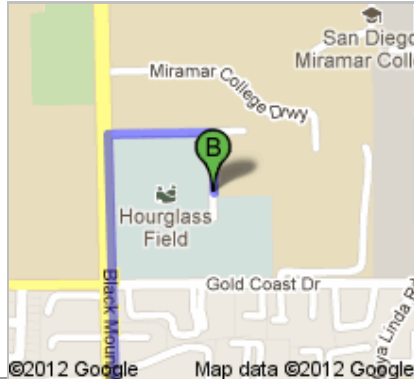

### Alliant International University

10455 Pomerado Road, San Diego, CA 92131-1799 - (858) 271-4300

©2012 Google Map data ©2012 Google

- 1. Head **south**  
**Restricted usage road**

go 236 ft  
total 236 ft

go 0.5 mi  
 total 0.9 mi

6. Turn left onto **Pomerado Rd**  
 About 1 min

go 0.7 mi  
 total 1.6 mi

7. Continue onto **Miramar Rd**  
 About 1 min

go 0.4 mi  
 total 1.9 mi

8. Turn right onto **Kearny Villa Rd**  
 About 1 min

go 0.4 mi  
 total 2.3 mi

9. Continue straight onto **Black Mountain Rd**  
About 2 mins

go 0.7 mi  
total 3.0 mi

➡ 10. Turn right

go 0.1 mi  
total 3.1 mi

➡ 11. Turn right  
Destination will be on the left

go 420 ft  
total 3.2 mi

**B** **San Diego Miramar College**  
10440 Black Mountain Road, San Diego, CA 92126-2999 - (858) 536-7800

These directions are for planning purposes only. You may find that construction projects, traffic, weather, or other events may cause conditions to differ from the map results, and you should plan your route accordingly. You must obey all signs or notices regarding your route.