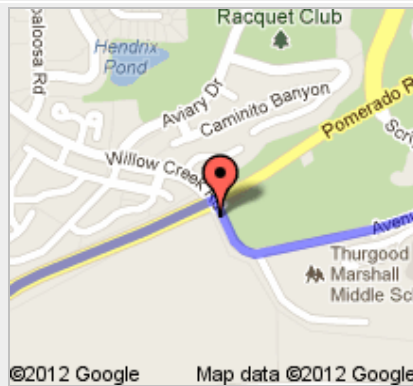

©2012 Google Map data ©2012 Google

- 2. Turn left toward **Avenue of Nations**  
**Restricted usage road**

go 43 ft  
total 279 ft

©2012 Google Map data ©2012 Google

- 3. Turn right toward **Avenue of Nations**  
**Restricted usage road**

go 0.2 mi  
total 0.3 mi

©2012 Google Map data ©2012 Google

- 4. Turn right toward **Avenue of Nations**  
**Restricted usage road**

go 0.1 mi  
total 0.4 mi

5. Slight left onto **Avenue of Nations**  
 Partial restricted usage road  
 About 1 min

go 0.5 mi  
 total 0.9 mi

6. Turn left onto **Pomerado Rd**  
 About 1 min

go 0.7 mi  
 total 1.6 mi

7. Continue onto **Miramar Rd**  
 About 1 min

go 0.4 mi  
 total 1.9 mi

8. Turn right onto **Kearny Villa Rd**  
 About 1 min

go 0.4 mi  
 total 2.3 mi

9. Continue straight onto **Black Mountain Rd**  
About 2 mins

go 0.7 mi  
total 3.0 mi

➡ 10. Turn right

go 0.1 mi  
total 3.1 mi

➡ 11. Turn right  
Destination will be on the left