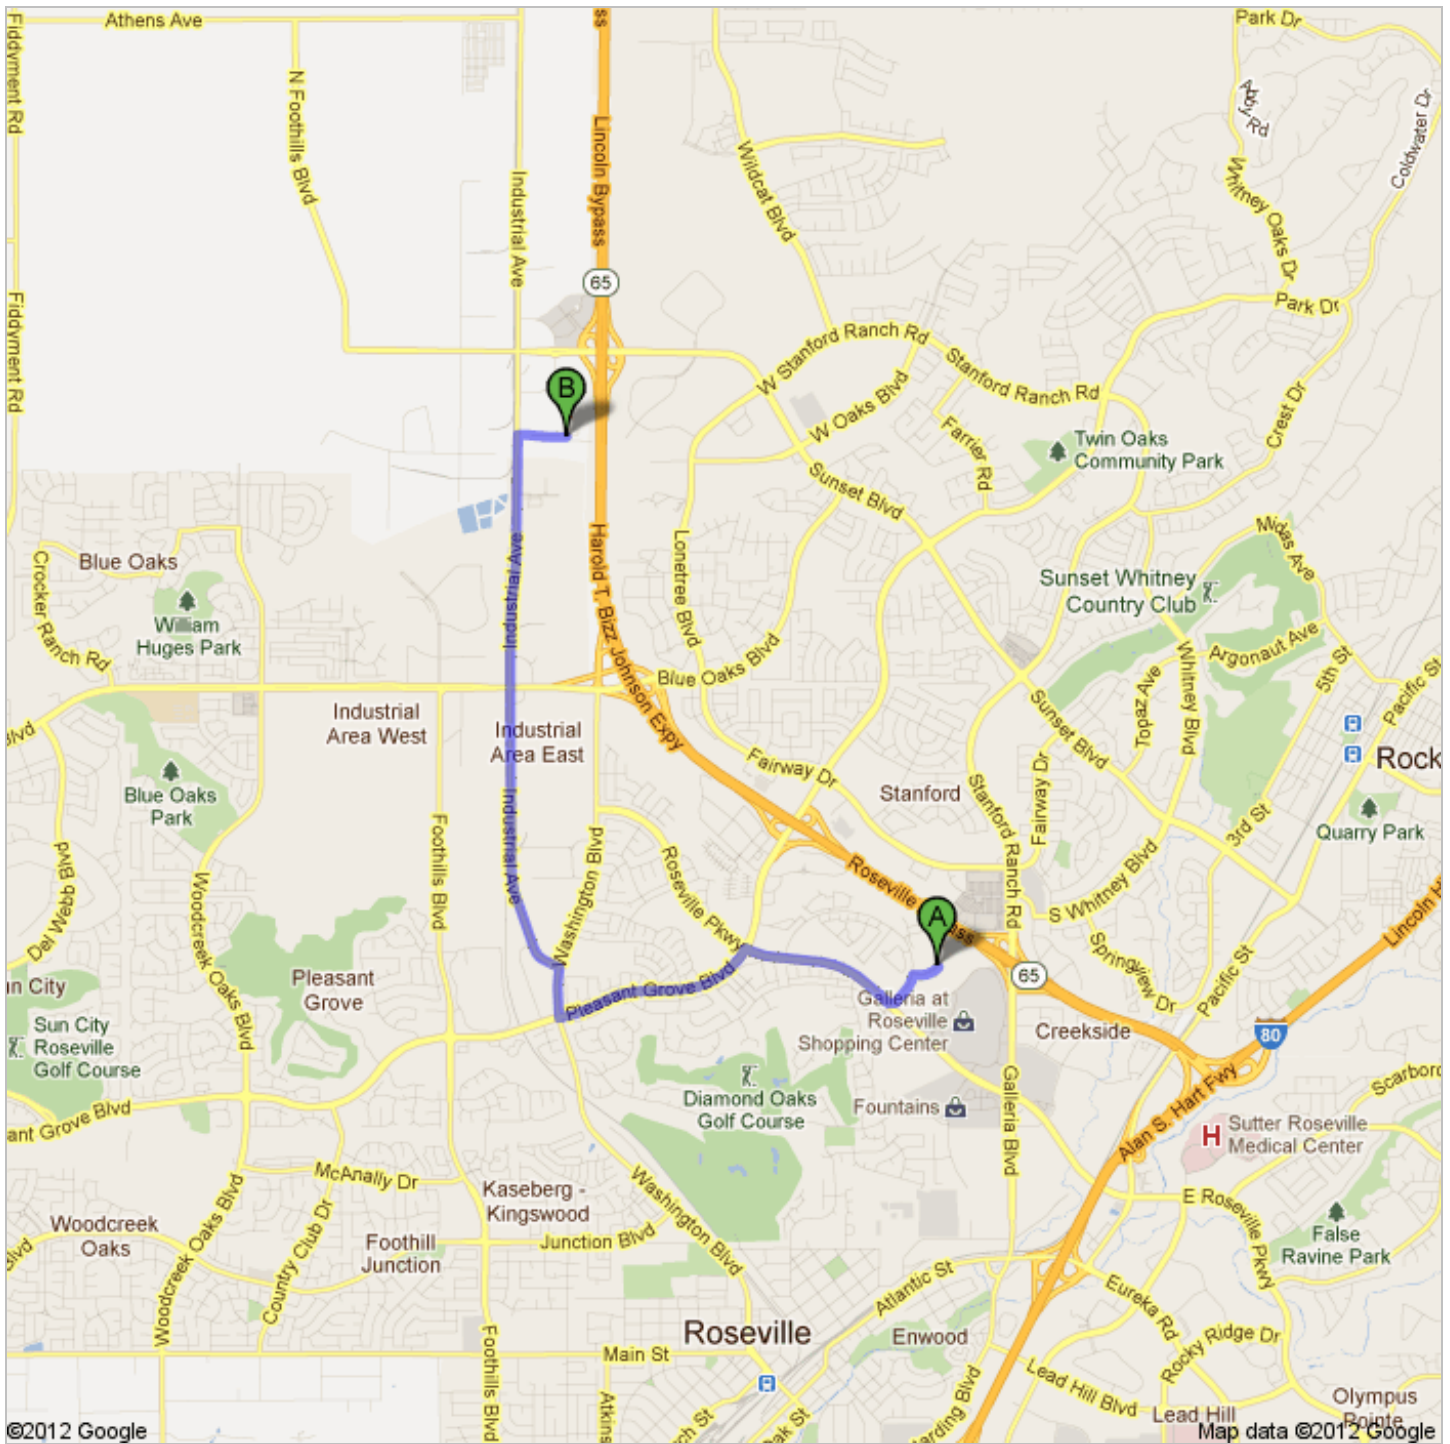

Directions to Hardwood Palace

1091 Tinker Road, Rocklin, CA 95765-1321 - (916) 543-4433

4.9 mi – about 11 mins

Save trees. Go green!

Download Google Maps on your phone at google.com/gmm

Hyatt Place Sacramento/Roseville
 220 Conference Center Dr, Roseville, CA
 95661 - (888) 492-8847

1. Head **southwest** on **Conference Center Dr** toward **Gibson Dr**

go 0.1 mi
 total 0.1 mi

 2. Turn left onto **Gibson Dr**

go 0.2 mi
 total 0.3 mi

 3. Take the 1st right onto **Roseville Pkwy**
 About 2 mins

go 0.7 mi
 total 1.0 mi

 4. Turn left onto **Pleasant Grove Blvd**
 About 2 mins

go 0.9 mi
 total 2.0 mi

➤ 5. Turn right onto **Washington Blvd**
About 1 min

go 0.2 mi
total 2.2 mi

⬅ 6. Take the 1st left onto **Industrial Ave**
About 5 mins

go 2.5 mi
total 4.7 mi

➤ 7. Turn right onto **Tinker Rd**
Destination will be on the right

go 0.2 mi
total 4.9 mi

B **Hardwood Palace**
1091 Tinker Road, Rocklin, CA 95765-1321 - (916)
543-4433

These directions are for planning purposes only. You may find that construction p
differ from the map results, and you should plan your route accordingly. You must
Map data ©2012 Google