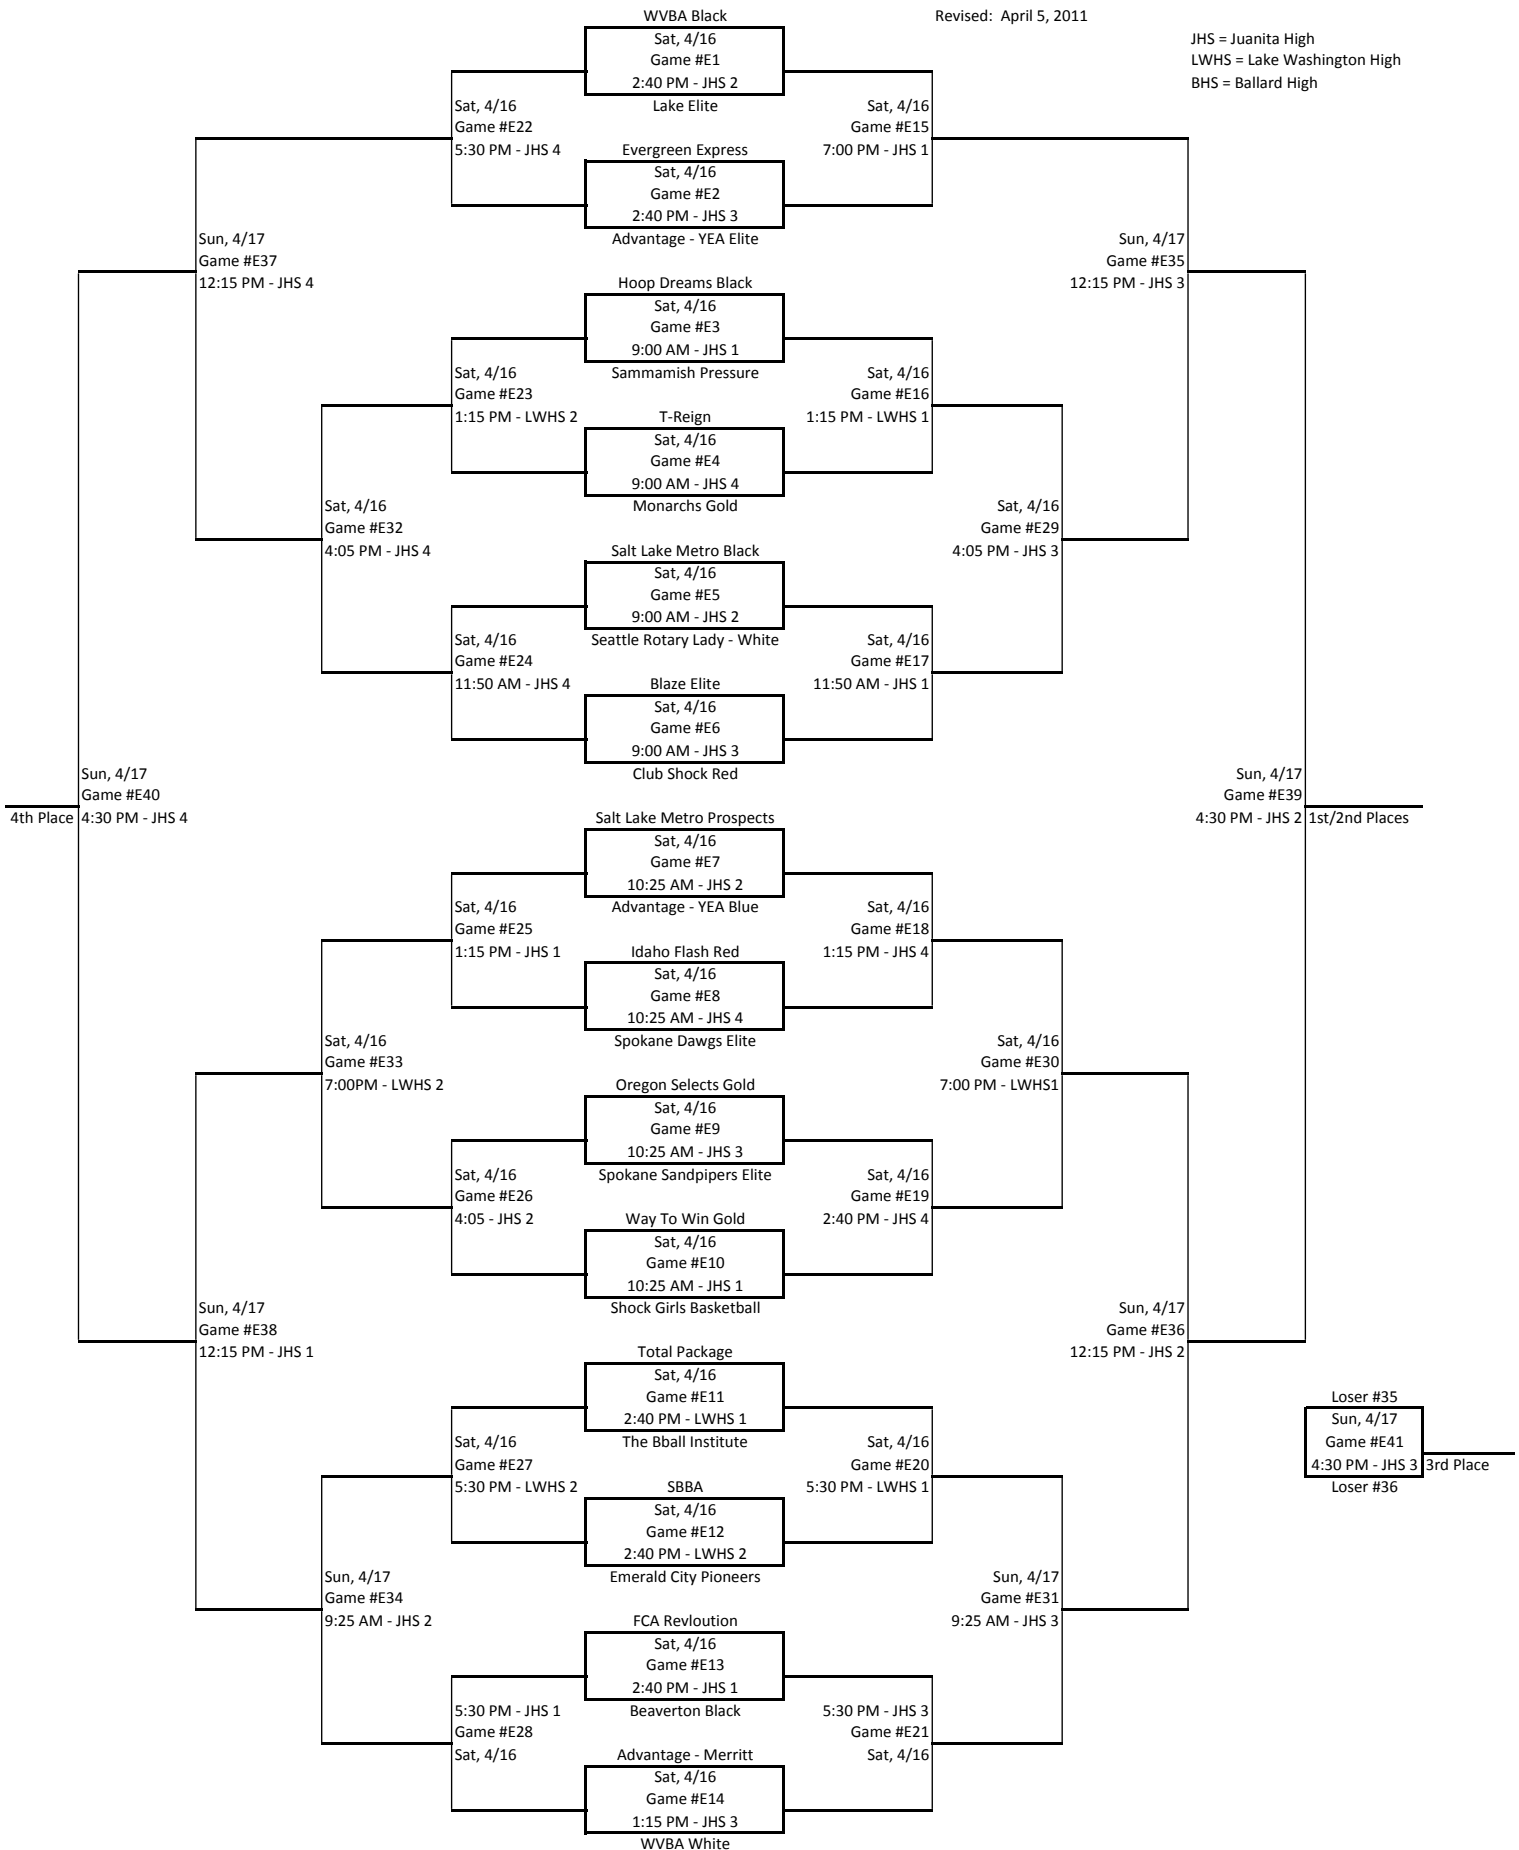

8TH ANNUAL MSNM SPRING FLING 2011 - ELITE CHAMPIONSHIP BRACKET

Losers Games #15 thru Game #34 & Loser Game #37 Go to ELITE Guarantee Bracket

Revised: April 5, 2011

JHS = Juanita High  
LWHS = Lake Washington High  
BHS = Ballard High

**8TH ANNUAL MSNM SPRING FLING 2011 - ELITE GUARANTEE GAMES**

**JHS = Juanita High  
LWHS = Lake Washington High  
BHS = Ballard High**