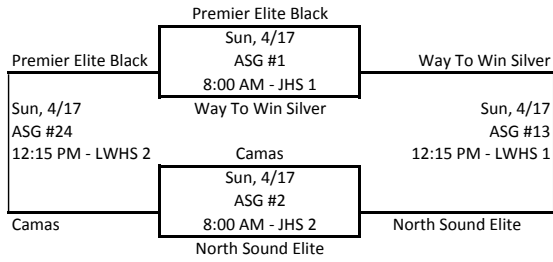

**8th Annual MSNM Spring Fling 2011 - All Star Division**

Round 1

Round 2      Round 3

Loser's Rounds 2 & 3 plus Loser game #24- Go to All Star Guarantee Games

**All-Star Division Red**

JHS = Juanita High  
LW = Lake Washington High  
BHS = Ballard High

**8th Annual MSNM Spring Fling 2011 - All Star Division**

Round 1

Round 2      Round 3

Losers Rounds 2 & 3 plus Loser game #24- Go to All Star Guarantee Games

**All-Star Division Blue**

JHS = Juanita High  
LW = Lake Washington High  
BHS = Ballard High

**All-Star Guarantee Games**

**8TH ANNUAL MSNM SPRING FLING 2011 - ELITE GUARANTEE GAMES**

Revised April 16, 2011

**JHS = Juanita High**  
**LWHS = Lake Washington High**  
**BHS = Ballard High**