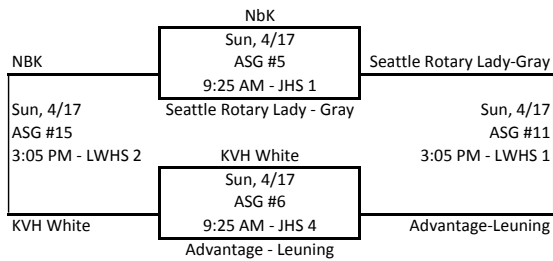

**8th Annual MSNM Spring Fling 2011 - All Star Division**

Round 1

Round 2      Round 3

Loser's Rounds 2 & 3 plus Loser game #24- Go to All Star Guarantee Games

**All-Star Division Red**

JHS = Juanita High  
LW = Lake Washington High  
BHS = Ballard High

**8th Annual MSNM Spring Fling 2011 - All Star Division**

Round 1

Round 2      Round 3

Losers Rounds 2 & 3 plus Loser game #24- Go to All Star Guarantee Games

**All-Star Division Blue**

JHS = Juanita High  
LW = Lake Washington High  
BHS = Ballard High

**All-Star Guarantee Games**

**8TH ANNUAL MSNM SPRING FLING 2011 - ELITE GUARANTEE GAMES**

Revised April 16, 2011

**JHS = Juanita High**  
**LWHS = Lake Washington High**  
**BHS = Ballard High**