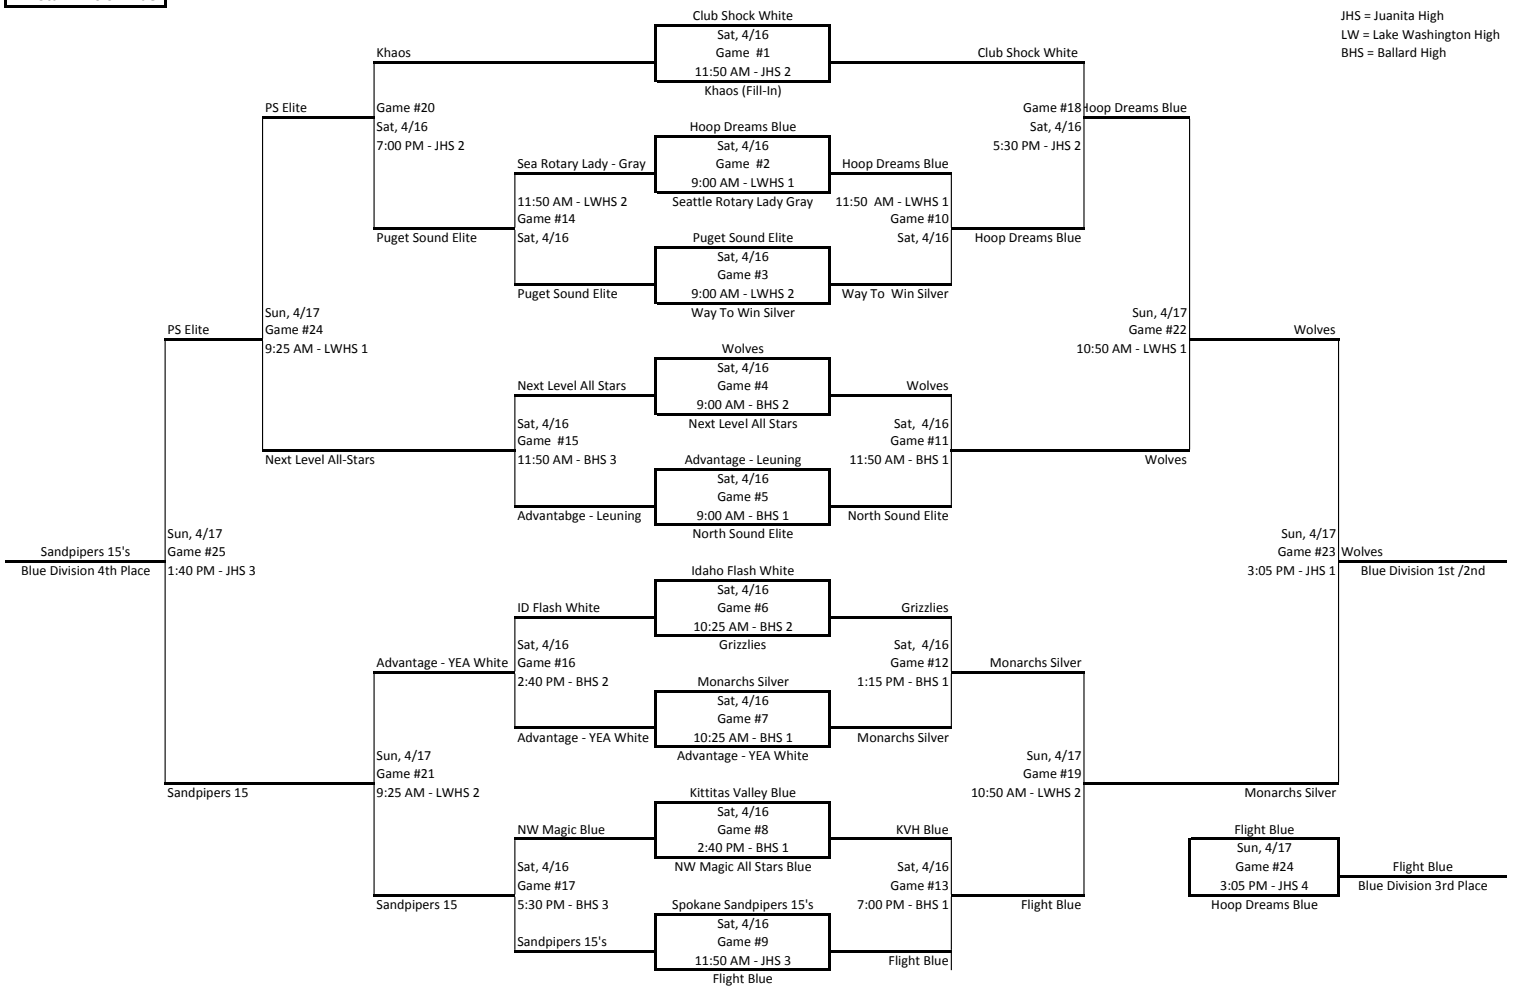

**8th Annual MSNM Spring Fling 2011 - All Star Division**

Round 1

Round 2      Round 3

Loser's Rounds 2 & 3 plus Loser game #24- Go to All Star Guarantee Games

**All-Star Division Red**

JHS = Juanita High  
LW = Lake Washington High  
BHS = Ballard High

**8th Annual MSNM Spring Fling 2011 - All Star Division**

Round 1

Round 2      Round 3

Losers Rounds 2 & 3 plus Loser game #24- Go to All Star Guarantee Games

**All-Star Division Blue**

JHS = Juanita High  
LW = Lake Washington High  
BHS = Ballard High

**All-Star Guarantee Games**

**8TH ANNUAL MSNM SPRING FLING 2011 - ELITE GUARANTEE GAMES**

Revised April 16, 2011

**JHS = Juanita High**  
**LWHS = Lake Washington High**  
**BHS = Ballard High**