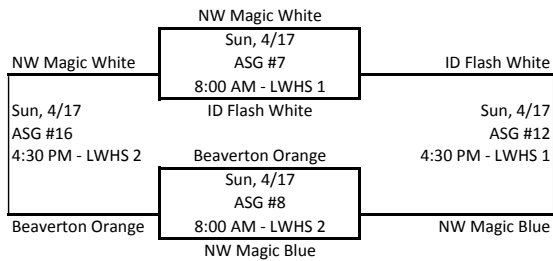

**8th Annual MSNM Spring Fling 2011 - All Star Division**

Round 1

Round 2      Round 3

Loser's Rounds 2 & 3 plus Loser game #24- Go to All Star Guarantee Games

**All-Star Division Red**

JHS = Juanita High  
LW = Lake Washington High  
BHS = Ballard High

**8th Annual MSNM Spring Fling 2011 - All Star Division**

Round 1

Round 2      Round 3

Losers Rounds 2 & 3 plus Loser game #24- Go to All Star Guarantee Games

**All-Star Division Blue**

JHS = Juanita High  
LW = Lake Washington High  
BHS = Ballard High

**All-Star Guarantee Games**

**8TH ANNUAL MSNM SPRING FLING 2011 - ELITE GUARANTEE GAMES**

Revised April 16, 2011

**JHS = Juanita High**  
**LWHS = Lake Washington High**  
**BHS = Ballard High**