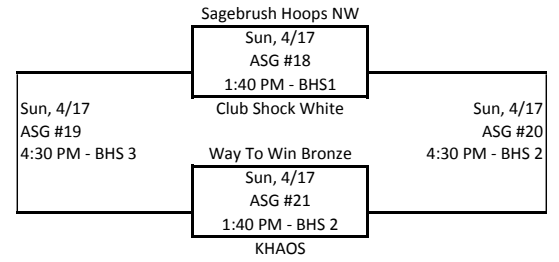

**8th Annual MSNM Spring Fling 2011 - All Star Division**

Round 1

Round 2      Round 3

Loser's Rounds 2 & 3 plus Loser game #24- Go to All Star Guarantee Games

**All-Star Division Red**

JHS = Juanita High  
LW = Lake Washington High  
BHS = Ballard High

**8th Annual MSNM Spring Fling 2011 - All Star Division**

Round 1

Round 2      Round 3

Losers Rounds 2 & 3 plus Loser game #24- Go to All Star Guarantee Games

**All-Star Division Blue**

JHS = Juanita High  
LW = Lake Washington High  
BHS = Ballard High

**All-Star Guarantee Games**

**8TH ANNUAL MSNM SPRING FLING 2011 - ELITE GUARANTEE GAMES**

Revised April 16, 2011

**JHS = Juanita High**  
**LWHS = Lake Washington High**  
**BHS = Ballard High**