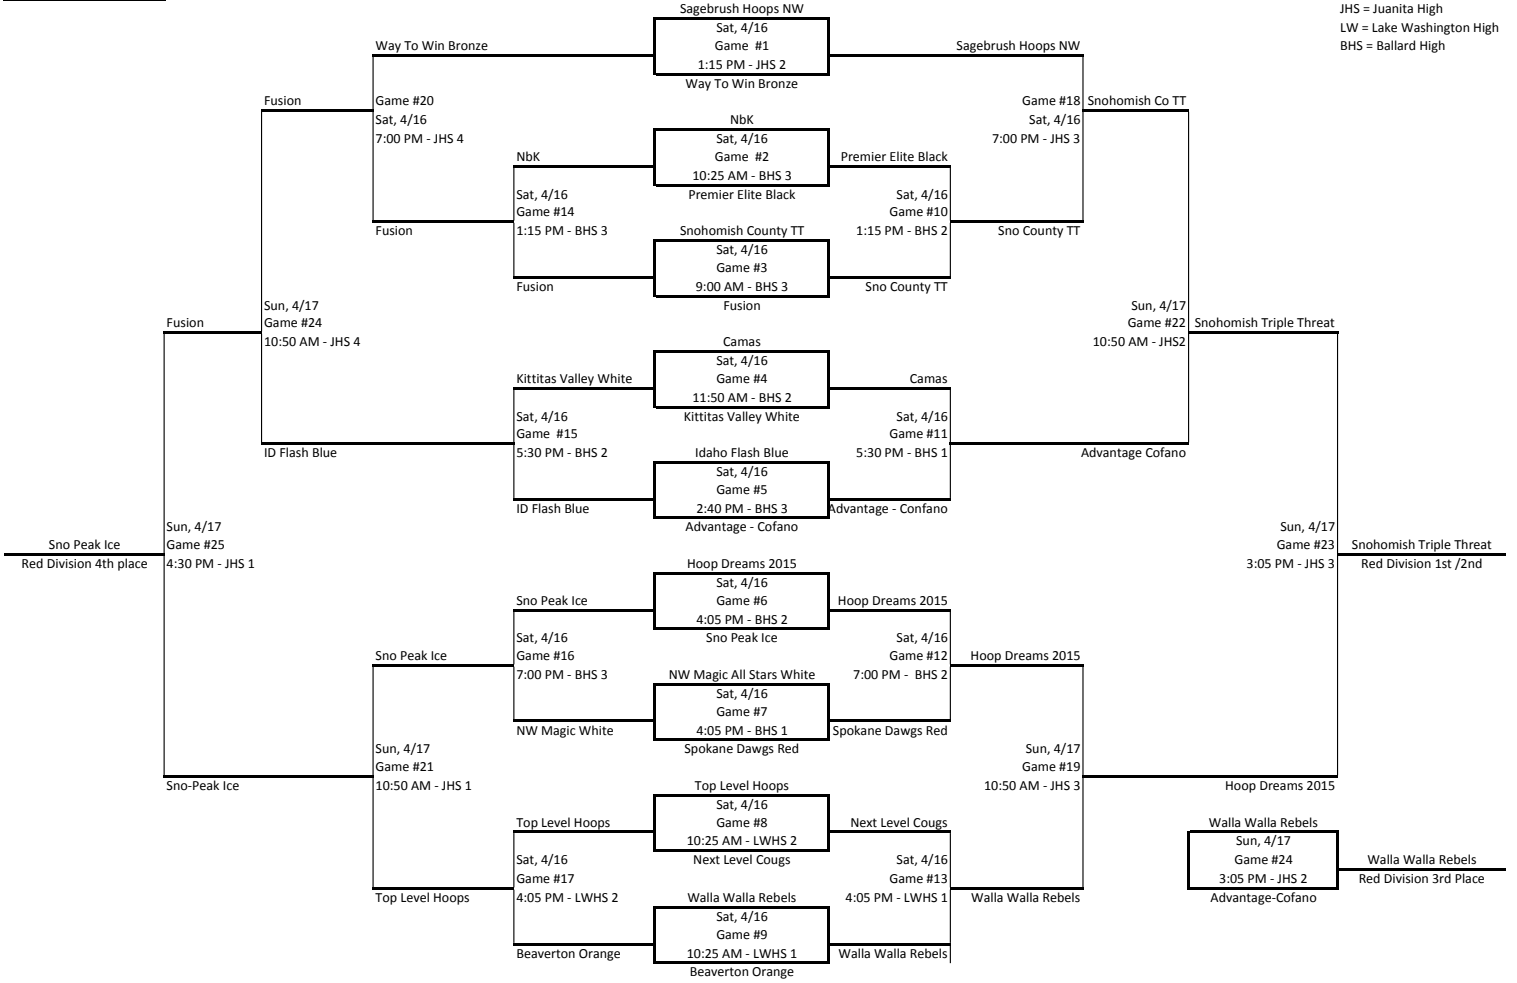

**8th Annual MSNM Spring Fling 2011 - All Star Division**

Round 1

Round 2      Round 3

Loser's Rounds 2 & 3 plus Loser game #24- Go to All Star Guarantee Games

**All-Star Division Red**

JHS = Juanita High  
LW = Lake Washington High  
BHS = Ballard High

**8th Annual MSNM Spring Fling 2011 - All Star Division**

Round 1

Round 2      Round 3

Losers Rounds 2 & 3 plus Loser game #24- Go to All Star Guarantee Games

**All-Star Division Blue**

JHS = Juanita High  
LW = Lake Washington High  
BHS = Ballard High

**All-Star Guarantee Games**

**8TH ANNUAL MSNM SPRING FLING 2011 - ELITE GUARANTEE GAMES**

Revised April 16, 2011

**JHS = Juanita High**  
**LWHS = Lake Washington High**  
**BHS = Ballard High**