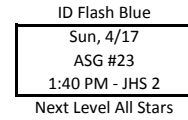

**8th Annual MSNM Spring Fling 2011 - All Star Division**

Round 1

Round 2      Round 3

Loser's Rounds 2 & 3 plus Loser game #24- Go to All Star Guarantee Games

**All-Star Division Red**

JHS = Juanita High  
LW = Lake Washington High  
BHS = Ballard High

**8th Annual MSNM Spring Fling 2011 - All Star Division**

Round 1

Round 2      Round 3

Losers Rounds 2 & 3 plus Loser game #24- Go to All Star Guarantee Games

**All-Star Division Blue**

JHS = Juanita High  
LW = Lake Washington High  
BHS = Ballard High

**All-Star Guarantee Games**

**8TH ANNUAL MSNM SPRING FLING 2011 - ELITE GUARANTEE GAMES**

Revised April 16, 2011

**JHS = Juanita High**  
**LWHS = Lake Washington High**  
**BHS = Ballard High**