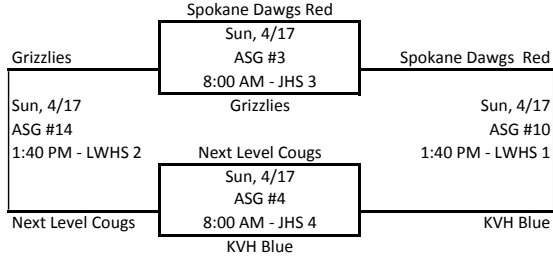

**8th Annual MSNM Spring Fling 2011 - All Star Division**

Round 1

Round 2      Round 3

Loser's Rounds 2 & 3 plus Loser game #24- Go to All Star Guarantee Games

**All-Star Division Red**

JHS = Juanita High  
LW = Lake Washington High  
BHS = Ballard High

**8th Annual MSNM Spring Fling 2011 - All Star Division**

Round 1

Round 2      Round 3

Losers Rounds 2 & 3 plus Loser game #24- Go to All Star Guarantee Games

**All-Star Division Blue**

JHS = Juanita High  
LW = Lake Washington High  
BHS = Ballard High

**All-Star Guarantee Games**

**8TH ANNUAL MSNM SPRING FLING 2011 - ELITE GUARANTEE GAMES**

Revised April 16, 2011

**JHS = Juanita High**  
**LWHS = Lake Washington High**  
**BHS = Ballard High**