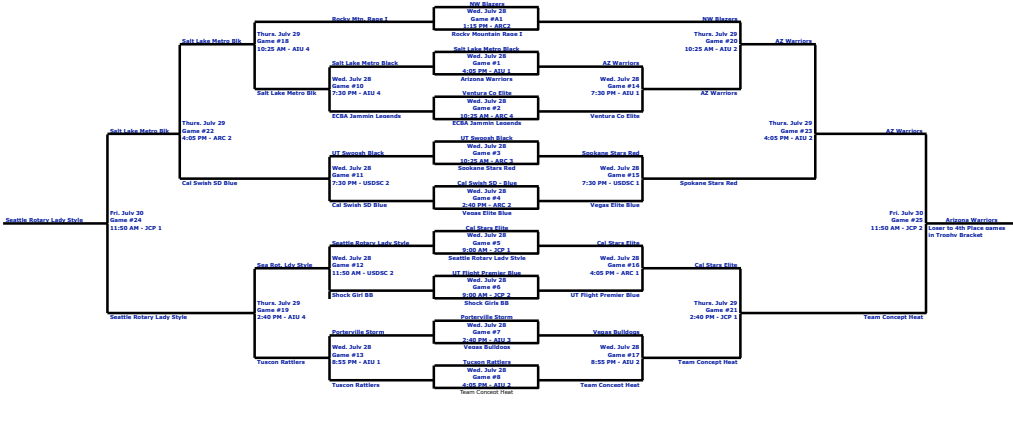

MSNH Western Championships Pool Brackets 2010

Elite Division
Green Bracket
Revised July 14

From This Bracket

Losers to 6th Place Games in Trophies Bracket