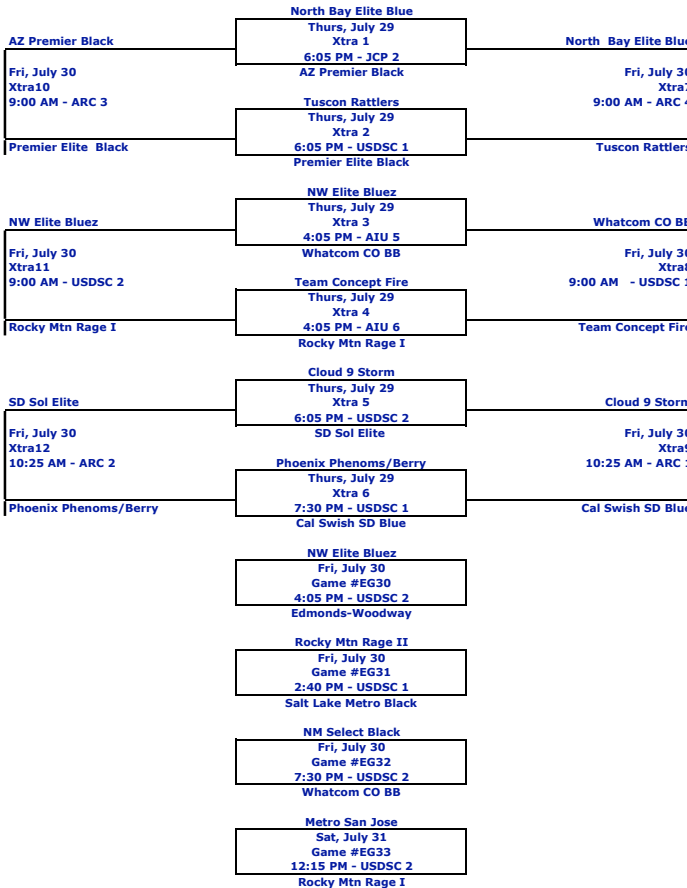

Home	Visitor	Date	Time	Gym
MRC Blue	Montana Hoops	Sat, July 31	4:30 PM	ARC 3

Home team on top wears light
 AIU = Alliant International
 ARC = Aztec Rec Center San Diego State
 JCP = Jennv Craia USD
 USDSC = Sportcenter at U of San Diego

MSNM Western Championships 2010
 Elite Division
 Guarantee Games

Losers of Pool Games #10, #11, #12, #13

Revised July 26, 2010

Guarantee games listed here for some of the above teams

Home	Visitor	Date	Time	Gym
Jammin Legends	UT Swoosh Black	Sat, July 31	12:15 PM	ARC 2
Columbia Waves	Tri Valley Elite	Sat, July 31	1:15 PM	ARC 3
Salt Lakers Elite	Legends Black	Sat, July 31	1:40 PM	ARC 2
NorCal Elite Blue	Porterville Storm	Sat, July 31	3:05 PM	ARC 1

Elite Guarantee Games

Revised July 29

Loser Pool Games # 18, #19, #22, #24

Loser Pool Games #18
 See Games EG#30-#33
 below

Home team on top wears light
 AIU = Alliant International
 ABC = Acker Rac Center - San Diego State
 JCP = Jenny Craig USD
 USDC = Sportcenter at U of San Diego