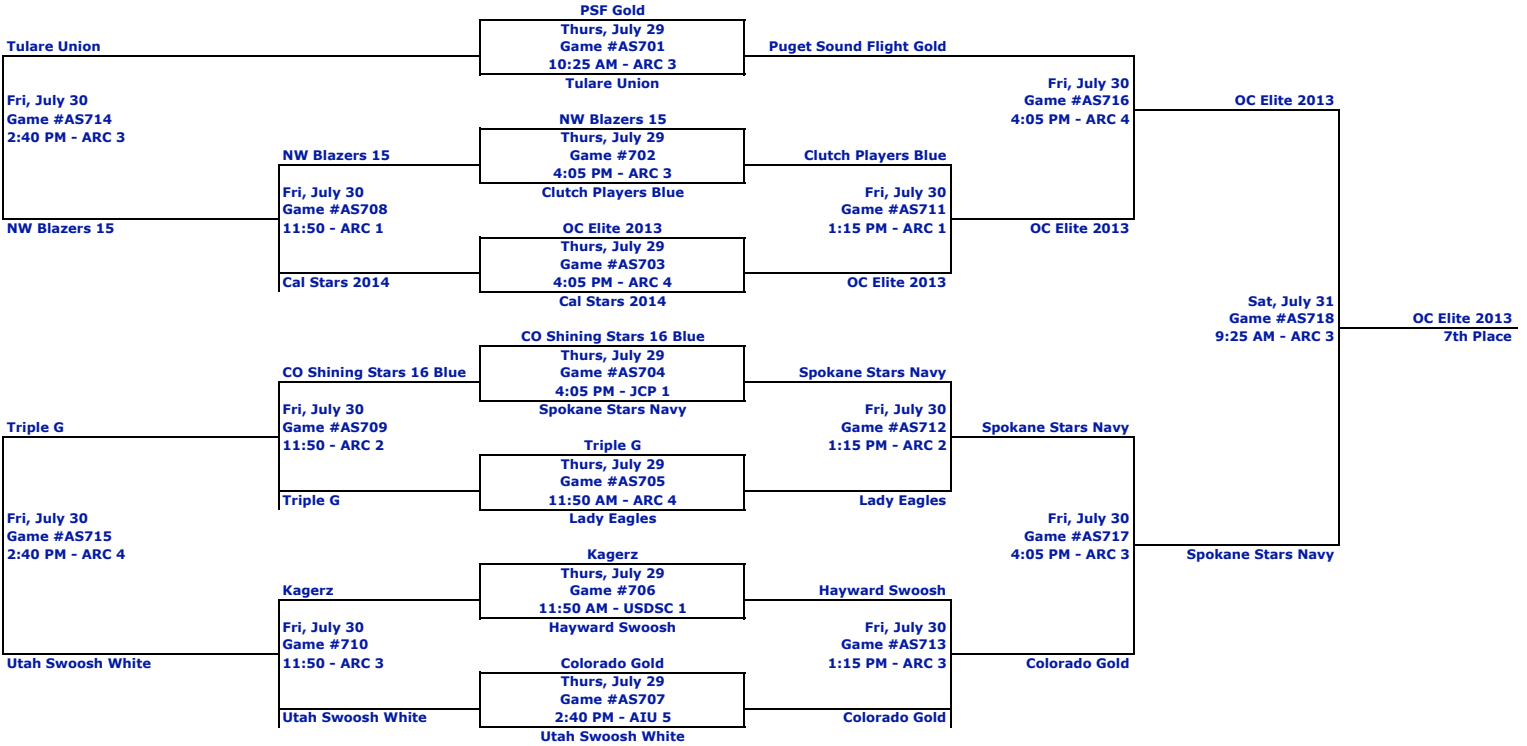

Zen Bracket

From This Bracket
 Lower Games # 22 thru #28 to 7th Place Bracket
 Lower Games #43, #12, #13 & #14 to 9th Place Bracket
 Lower Games #37 & #38 to 5th Place Bracket
 Lower Games #42 & #43 thru #51 to Guarantee Games (ASG)
 Lower Games #29-#30-#31-#35-#36 to Guarantee Games (ASG)

MSNM Western Championships 2010
All Star Division
Trophy Bracket

Home team on top wears light

MSNM Western Championships 2010
All Star Division
7th Place Bracket

Home team on top wears light

AIU = Alliant International
ARC = Aztec Rec Center San Diego State
JCP = Jenny Craig USD
USDSC = Sportcenter at U of San Diego

Losers of Pool Games #22 thru #28

More Guarantee Games from above

Game #	Home	Visitor	Date/Time	Gym
#ASG719	Tulare Union	Co Shining Stars 16 Blue	Sat, July 31 - 8:00 AM	JCP 1
#ASG720	Clutch Players Blue	Lady Eagles	Sat, July 31 - 8:00 AM	JCP 2
#ASG721	PSF Gold	Hayward Swoosh	Sat, July 31 - 9:25 AM	ARC 1
#ASG722	Kagerz	Cal Stars 2014	Sat, July 31 - 9:25 AM	ARC 2