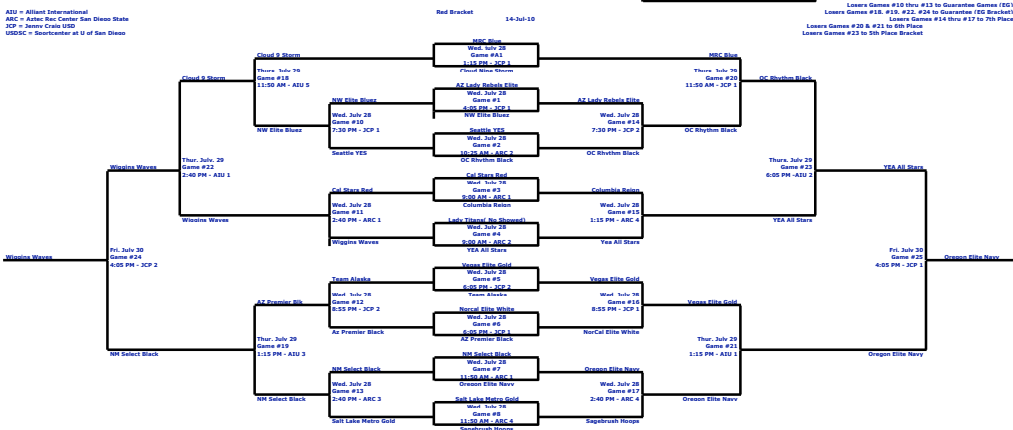

Elite Division
Red Bracket
14-Jul-10

From This Bracket