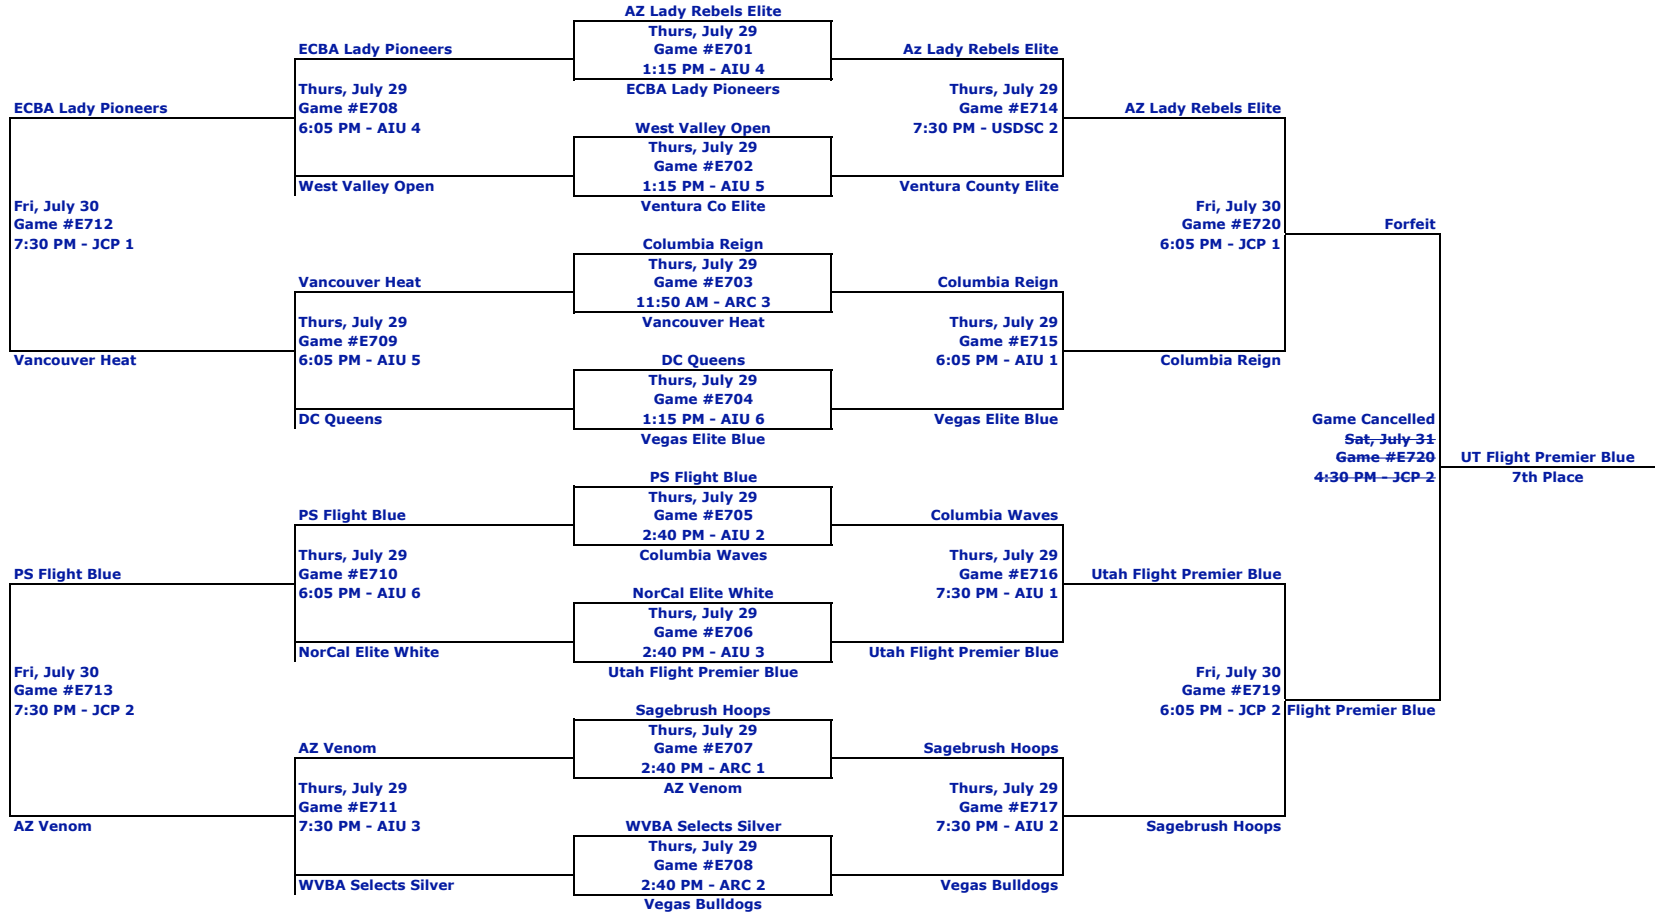

MSNM Western Championships 2010
Elite Division
7th Place

Home team on top wears light
AIU = Alliant International
ARC = Aztec Rec Center San Diego State
JCP = Jennv Craia USD
USDSC = Sportcenter at U of San Diego

Losers of Pool Games #14, #15, #16, #17

Guarantee games listed here for some of the above teams

Home	Visitor	Date	Time Gym
BC Denver Red	DC Queens	Sat, July 31	3:05 PM - ARC 4
NorCal Elite White	WVBA Selects Silver	Sat, July 31	3:05 PM - ARC 3
Ventura County Elite	Vegas Elite Blue	Sat, July 31	4:30 PM - USDSC 1