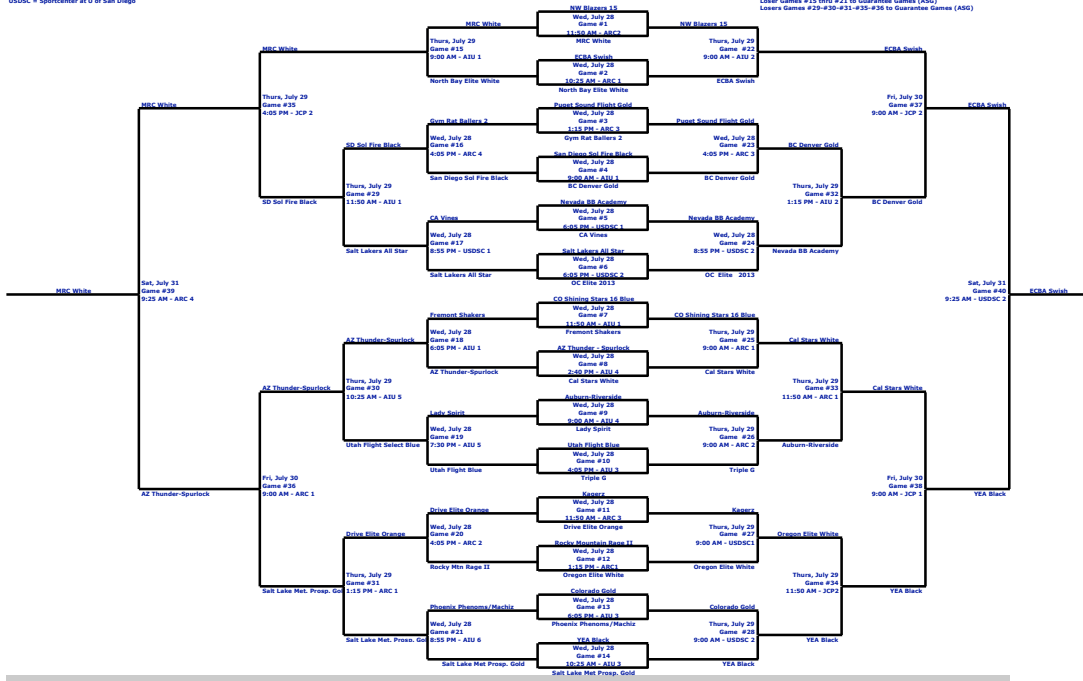

Zen Bracket