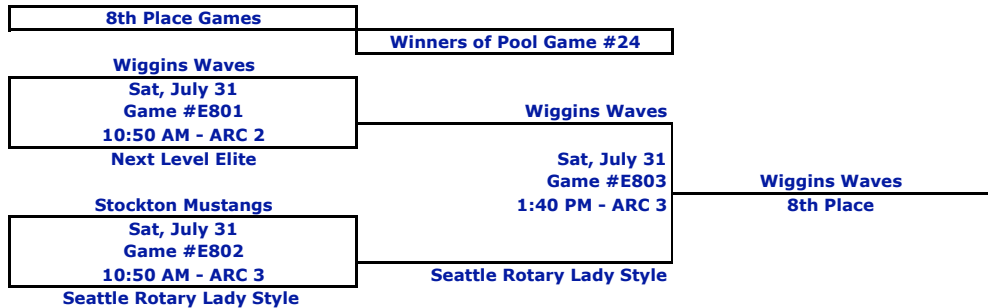

MSNM Western Championships 2010
Elite Division
Trophy Bracket

Home team on top wears light
AIU = Alliant International
ARC = Aztec Rec Center San Diego State
JCP = Jenny Craiq USD
USDSC = Sportcenter at U of San Diego

Losers of Pool Games #25