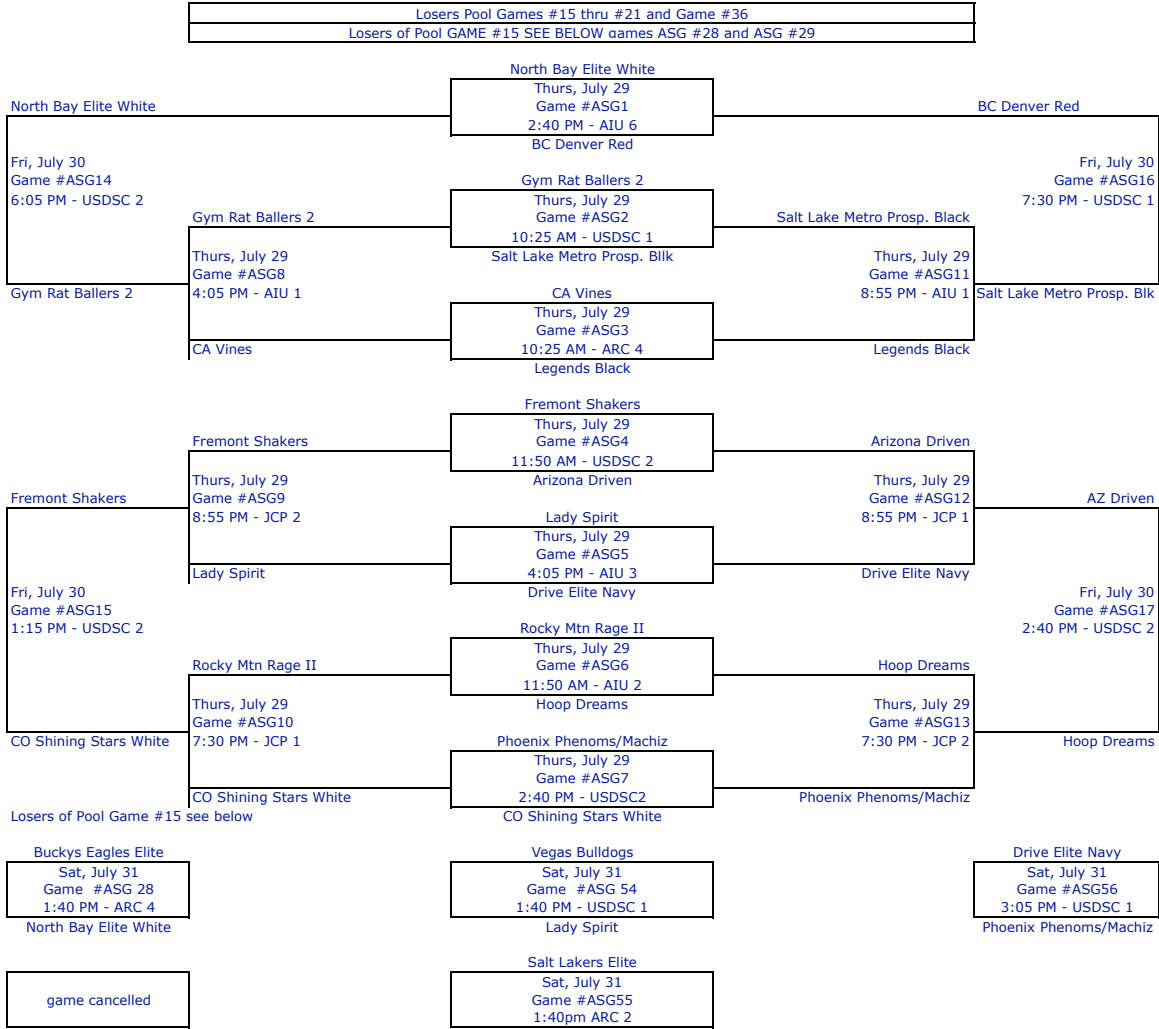

MSNM Western Championships 2010
All Star Division

AIU = Alliant International
ARC = Aztec Rec Center San Diego State
JCP = Jenny Craig USD
USDSC = Sportcenter at U of San Diego

Guarantee Games
Home team on top - wears light
Revised: July 28, 2010

Loser Pool Games #15 also see
ASG #28 and ASG #29 Below