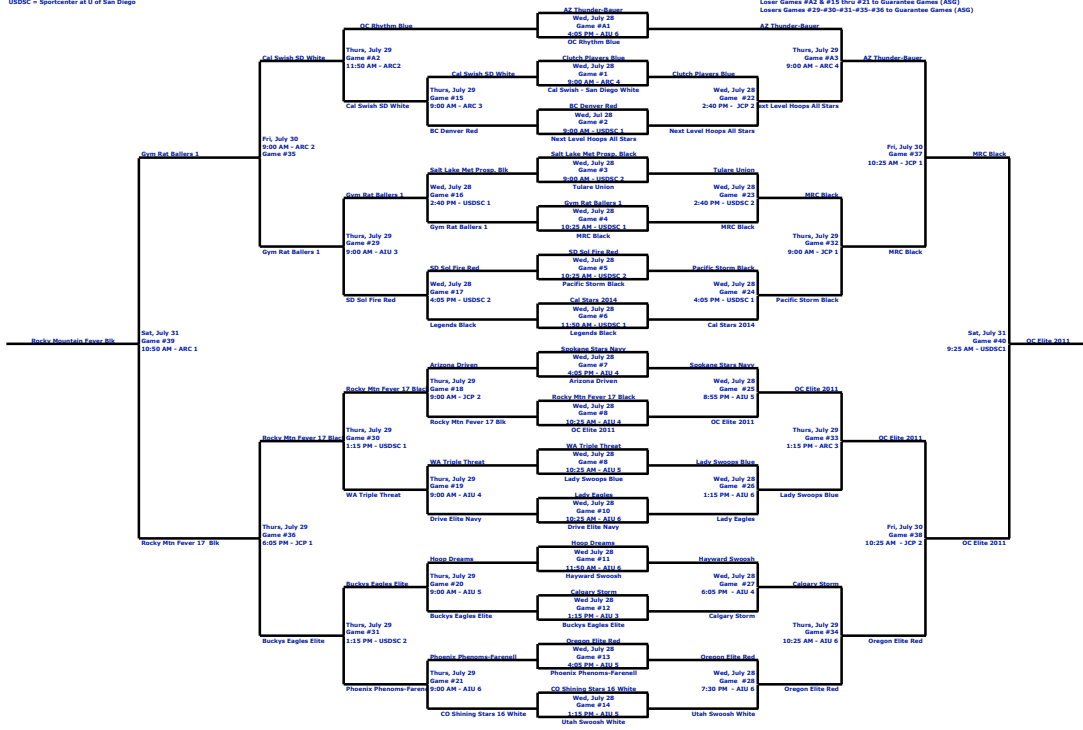

Zen Bracket