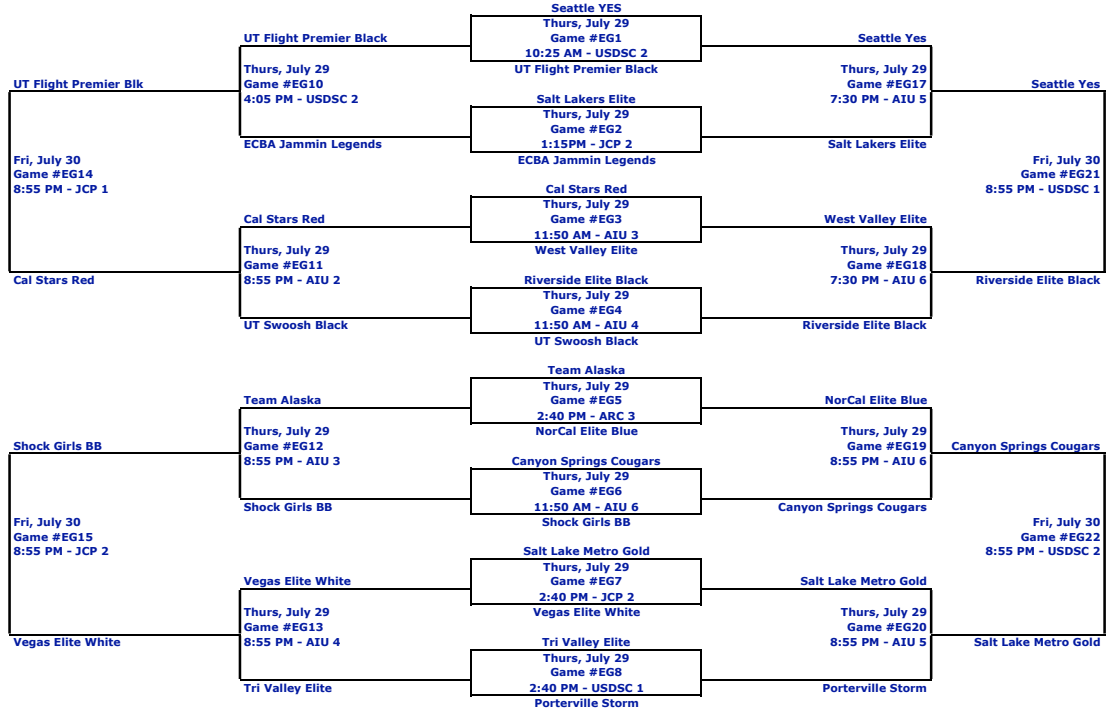

Home team on top wears light
AIU = Alliant International
ARC = Aztec Rec Center San Diego State
JCP = Jennv Craia USD
USDSC = Sportcenter at U of San Diego

MSNM Western Championships 2010
Elite Division
Guarantee Games

Losers of Pool Games #10, #11, #12, #13

Revised July 26, 2010