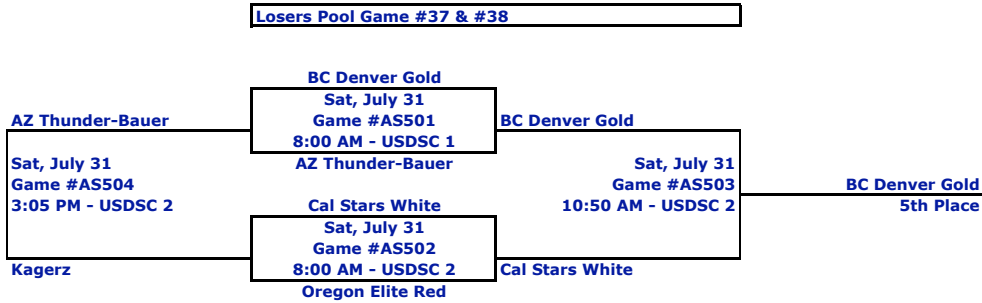

Zen Bracket

From This Bracket
 Lower Games # 22 thru #28 to 7th Place Bracket
 Lower Games #43, #12, #13 & #14 to 9th Place Bracket
 Lower Games #37 & #38 to 5th Place Bracket
 Lower Games #42 & #43 thru #51 to Guarantee Games (ASG)
 Lower Games #29-#30-#31-#35-#36 to Guarantee Games (ASG)

MSNM Western Championships 2010
All Star Division
Trophy Bracket

Home team on top wears light

MSNM Western Championships 2010
All Star Division
7th Place Bracket

Home team on top wears light

AIU = Alliant International
ARC = Aztec Rec Center San Diego State
JCP = Jenny Craig USD
USDSC = Sportcenter at U of San Diego

Losers of Pool Games #22 thru #28

More Guarantee Games from above

Game #	Home	Visitor	Date/Time	Gym
#ASG719	Tulare Union	Co Shining Stars 16 Blue	Sat, July 31 - 8:00 AM	JCP 1
#ASG720	Clutch Players Blue	Lady Eagles	Sat, July 31 - 8:00 AM	JCP 2
#ASG721	PSF Gold	Hayward Swoosh	Sat, July 31 - 9:25 AM	ARC 1
#ASG722	Kagerz	Cal Stars 2014	Sat, July 31 - 9:25 AM	ARC 2

MSNM Western Championships 2010
 All Star Division
 6th Place Bracket

Home team on top - wears light

MSNM Western Championships 2010
 All Star Division
 5th Place Bracket

Home team on top - wears light

MSNM Western Championships 2010
All Star Division