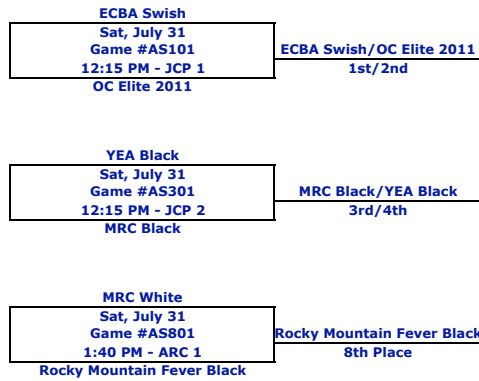

MSNM Western Championships 2010
All Star Division
Trophy Bracket

Home team on top wears light

MSNM Western Championships 2010
All Star Division
7th Place Bracket

Home team on top wears light

AIU = Alliant International
ARC = Aztec Rec Center San Diego State
JCP = Jenny Craig USD
USDSC = Sportcenter at U of San Diego

Losers of Pool Games #22 thru #28