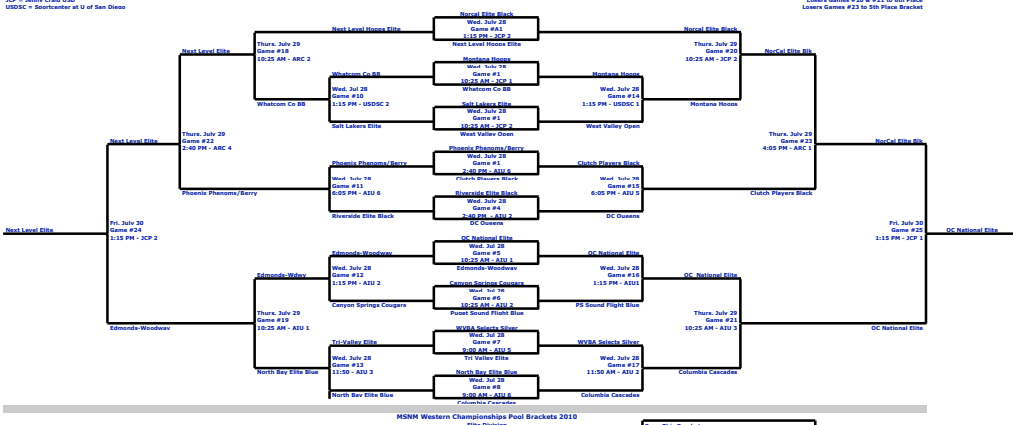

MSNH Western Championships Pool Brackets 2010

Elite Division
Blue Bracket

From This Bracket