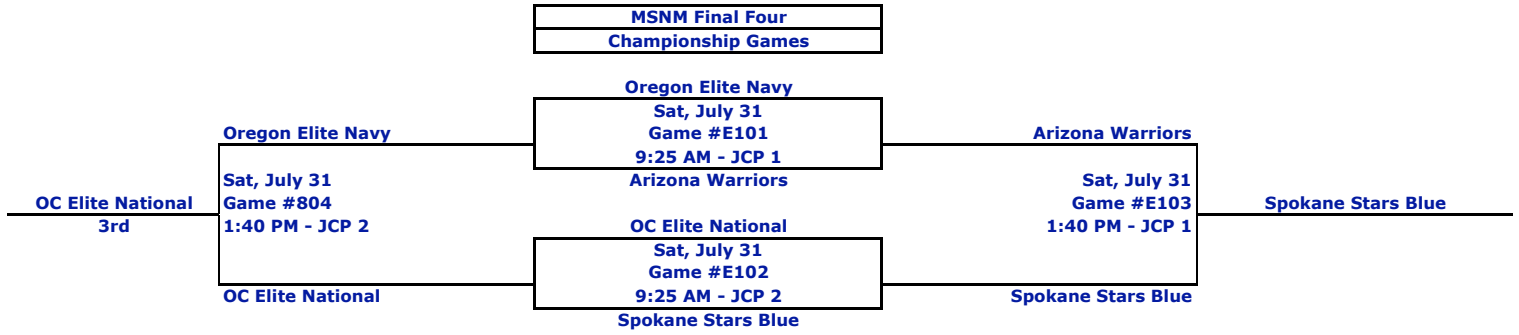

MSNM Western Championships 2010
Elite Division
Trophy Bracket

Home team on top wears light
AIU = Alliant International
ARC = Aztec Rec Center San Diego State
JCP = Jenny Craig USD
USDSC = Sportcenter at U of San Diego