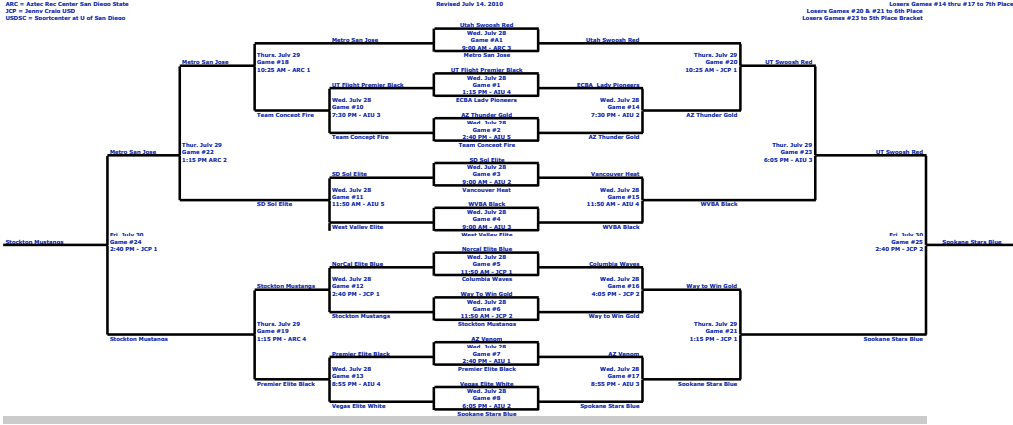

MSNH Western Championships Pool Brackets 2010

From This Bracket