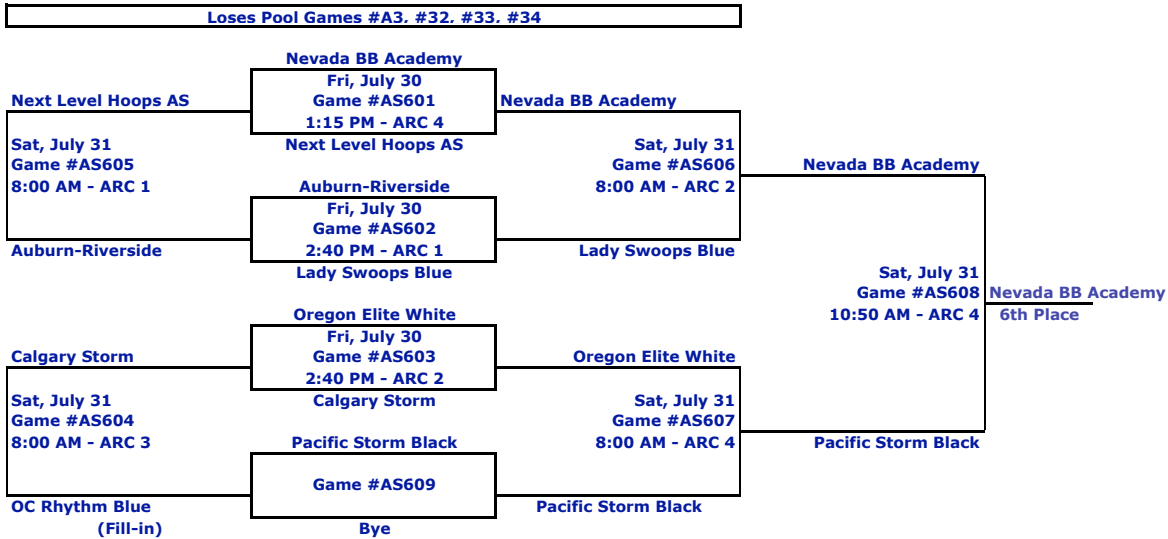

Zen Bracket

From This Bracket
 Lower Games # 22 thru #28 to 7th Place Bracket
 Lower Games #43, #12, #13 & #14 to 9th Place Bracket
 Lower Games #37 & #38 to 5th Place Bracket
 Lower Games #42 & #43 thru #51 to Guarantee Games (ASG)
 Lower Games #29-#30-#31-#35-#36 to Guarantee Games (ASG)

Losers of Pool Games #22 thru #28

More Guarantee Games from above

Game #	Home	Visitor	Date/Time	Gym
#ASG719	Tulare Union	Co Shining Stars 16 Blue	Sat, July 31 - 8:00 AM	JCP 1
#ASG720	Clutch Players Blue	Lady Eagles	Sat, July 31 - 8:00 AM	JCP 2
#ASG721	PSF Gold	Hayward Swoosh	Sat, July 31 - 9:25 AM	ARC 1
#ASG722	Kagerz	Cal Stars 2014	Sat, July 31 - 9:25 AM	ARC 2

MSNM Western Championships 2010
 All Star Division
 6th Place Bracket

Home team on top - wears light

MSNM Western Championships 2010
 All Star Division
 5th Place Bracket

Home team on top - wears light

MSNM Western Championships 2010
All Star Division

AIU = Alliant International
ARC = Aztec Rec Center San Diego State
JCP = Jenny Craig USD
USDSC = Sportcenter at U of San Diego

Guarantee Games
Home team on top - wears light
Revised: July 28, 2010

Loser Pool Games #15 also see
ASG #28 and ASG #29 Below