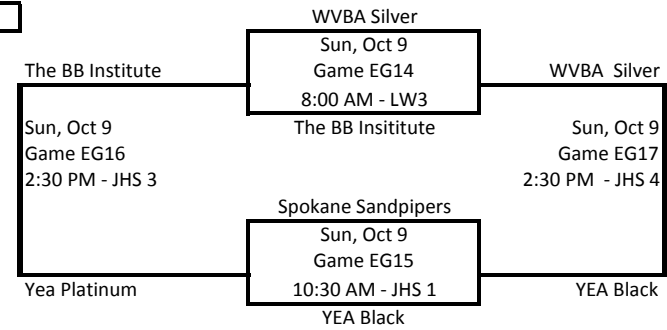

MSNM Fall Classic 2011

Elite Division

Bracket: Blue

LW - Lake WA High
JHS - Juanita High

Both teams are done after this game

Losers move to Guarantees Below

Losers move to Guarantees Below

Losers move to Guarantees Below

Losers move to Guarantees Below

Home team on top, wears light jersey

Both teams are done here this was the 4th game

MSNM Fall Classic 2011

Elite Division

Bracket: Red

LW - Lake WA High
JHS - Juanita High

Both teams are
done after this game

Losers move to
Guarantees Below

Losers move to
Guarantees Below

Losers move to
Guarantees Below

Losers move to
Guarantees Below

Home team on top, wears light jersey

Revised - 10/6/11

MSNM Fall Classic 2011

Elite Division

Guarantee Games

Revised 10/6/11

Losers of games #EB13 and #EB14 will play only one game each above
Loser of game #ER12 will play 2 games (EG15 and EG17)