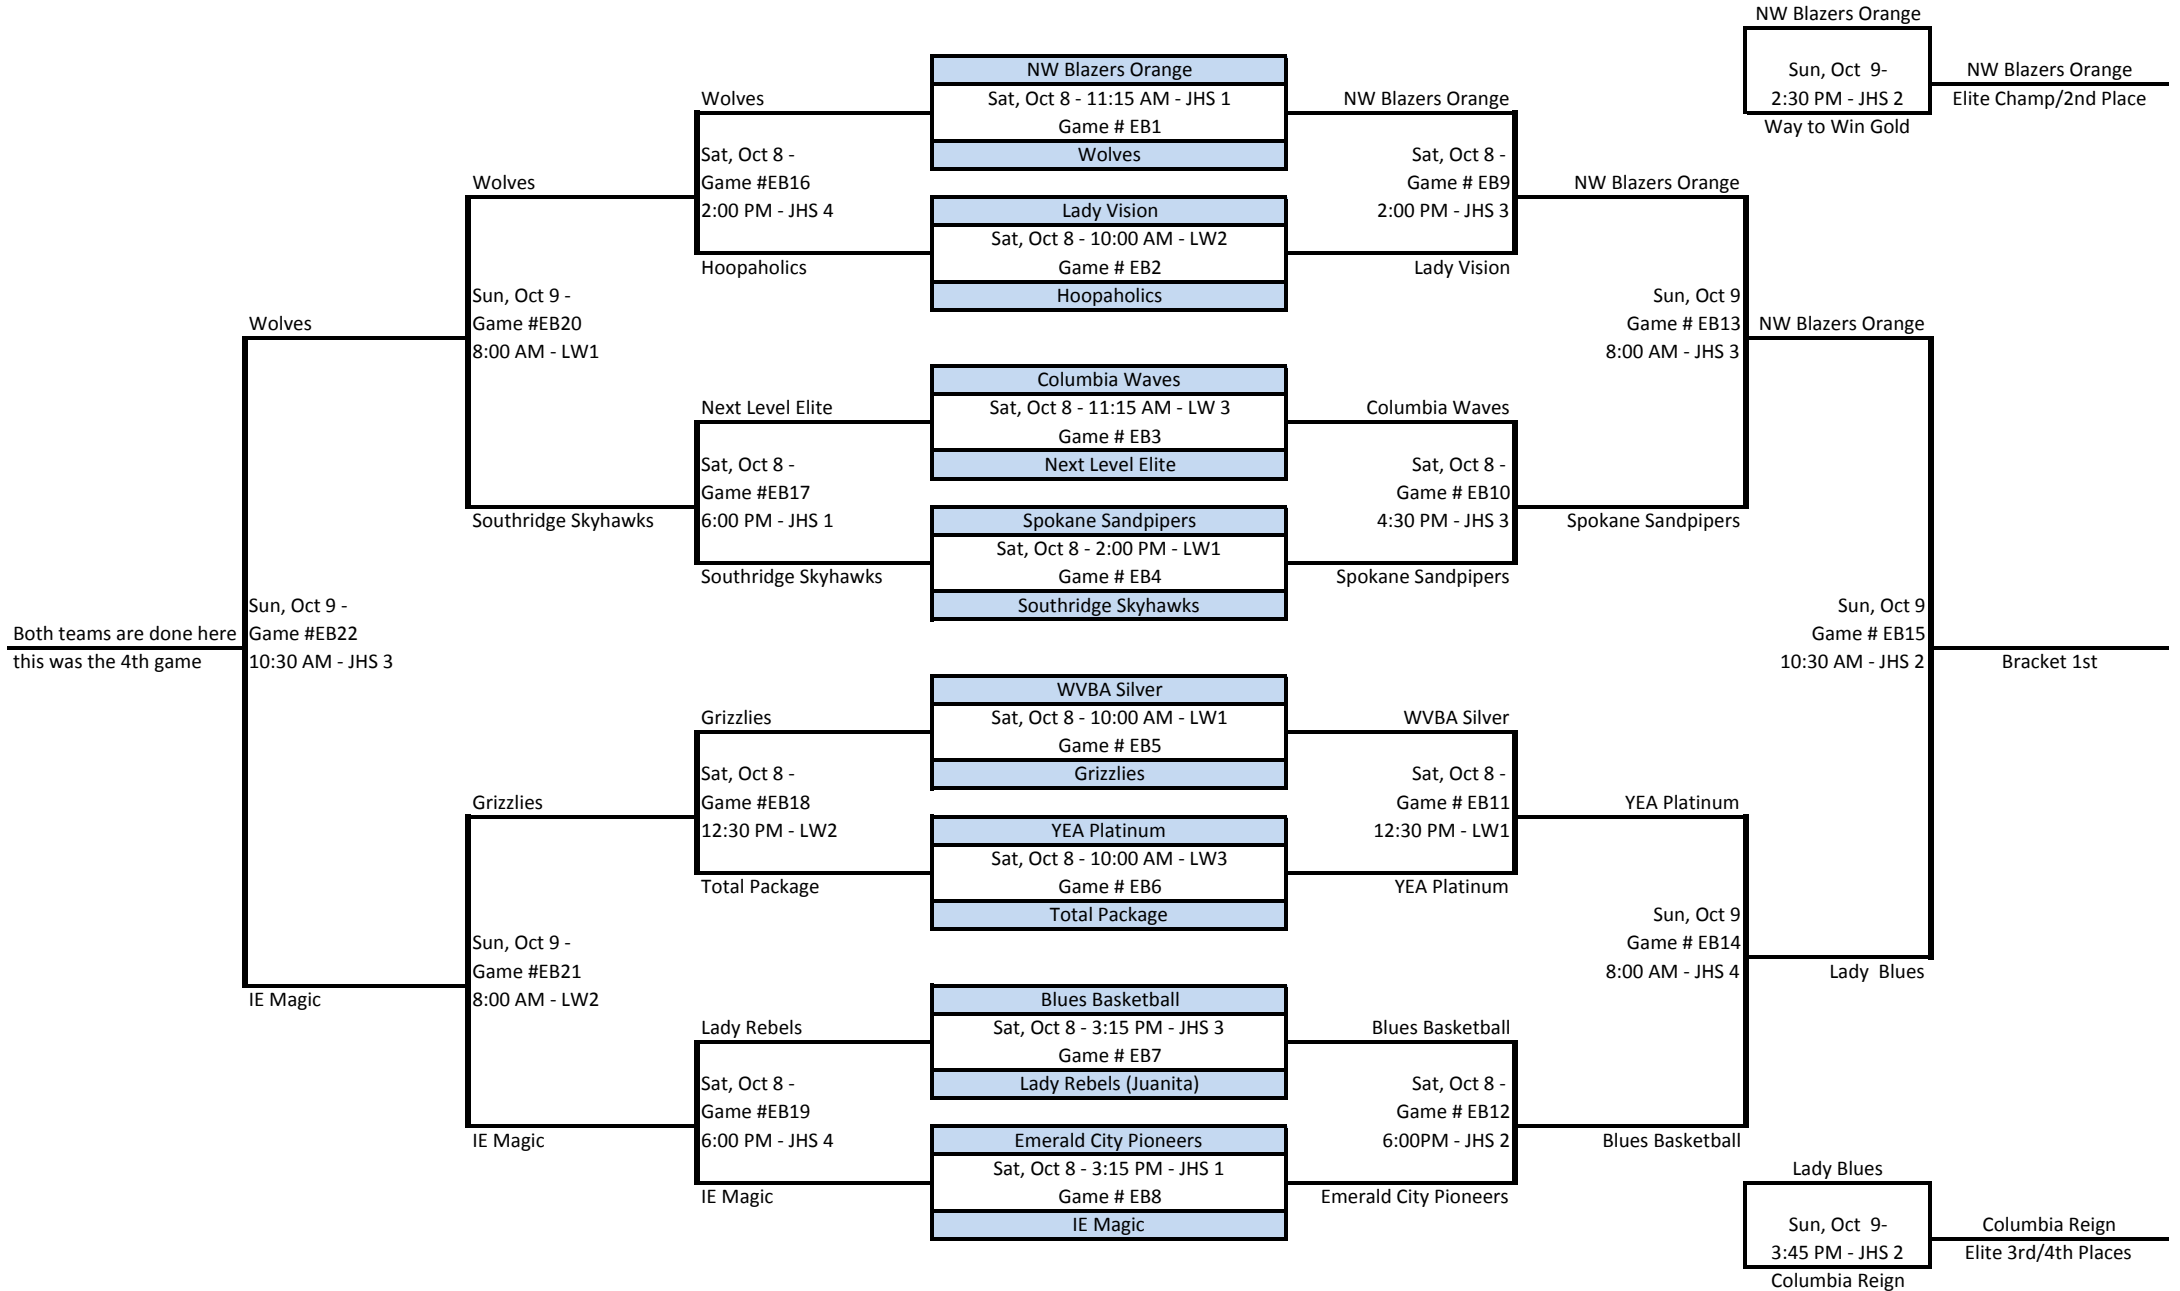

MSNM Fall Classic 2011

Elite Division

Bracket: Blue

LW - Lake WA High
JHS - Juanita High

Both teams are done after this game

Losers move to Guarantees Below

Losers move to Guarantees Below

Losers move to Guarantees Below

Losers move to Guarantees Below

Home team on top, wears light jersey

Both teams are done here this was the 4th game

MSNM Fall Classic 2011

Elite Division

Bracket: Red

LW - Lake WA High
JHS - Juanita High

Both teams are
done after this game

Losers move to
Guarantees Below

Losers move to
Guarantees Below

Losers move to
Guarantees Below

Losers move to
Guarantees Below

Home team on top, wears light jersey

Revised - 10/6/11

MSNM Fall Classic 2011

Elite Division

Guarantee Games

Revised 10/6/11

Losers of games #EB13 and #EB14 will play only one game each above
Loser of game #ER12 will play 2 games (EG15 and EG17)