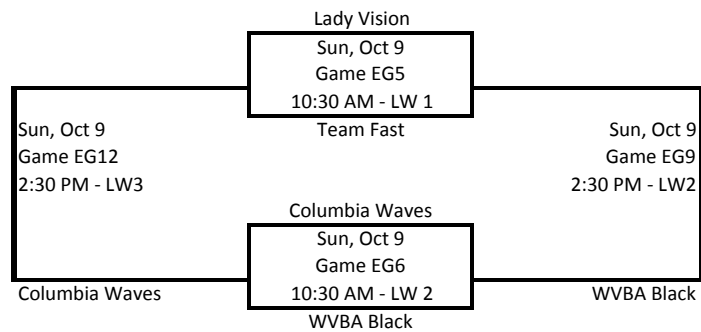

MSNM Fall Classic 2011

Elite Division

Bracket: Blue

LW - Lake WA High
JHS - Juanita High

Both teams are done after this game

Losers move to Guarantees Below

Losers move to Guarantees Below

Losers move to Guarantees Below

Losers move to Guarantees Below

Home team on top, wears light jersey

Both teams are done here this was the 4th game

MSNM Fall Classic 2011

Elite Division

Bracket: Red

LW - Lake WA High
JHS - Juanita High

Both teams are
done after this game

Losers move to
Guarantees Below

Losers move to
Guarantees Below

Losers move to
Guarantees Below

Losers move to
Guarantees Below

Home team on top, wears light jersey

Revised - 10/6/11

MSNM Fall Classic 2011

Elite Division

Guarantee Games

Revised 10/6/11

Losers of games #EB13 and #EB14 will play only one game each above
Loser of game #ER12 will play 2 games (EG15 and EG17)