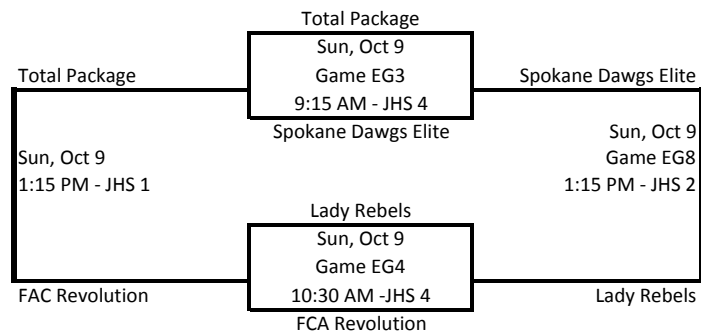

MSNM Fall Classic 2011

Elite Division

Bracket: Blue

LW - Lake WA High
JHS - Juanita High

Both teams are done after this game

Losers move to Guarantees Below

Losers move to Guarantees Below

Losers move to Guarantees Below

Losers move to Guarantees Below

Home team on top, wears light jersey

Both teams are done here this was the 4th game

MSNM Fall Classic 2011

Elite Division

Bracket: Red

LW - Lake WA High
JHS - Juanita High

Both teams are
done after this game

Losers move to
Guarantees Below

Losers move to
Guarantees Below

Losers move to
Guarantees Below

Losers move to
Guarantees Below

Home team on top, wears light jersey

Revised - 10/6/11

MSNM Fall Classic 2011

Elite Division

Guarantee Games

Revised 10/6/11

Losers of games #EB13 and #EB14 will play only one game each above
Loser of game #ER12 will play 2 games (EG15 and EG17)