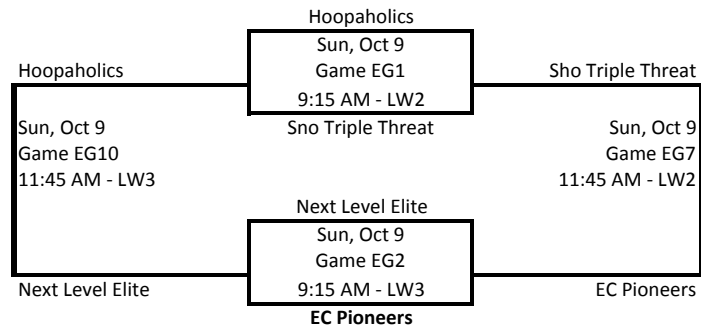

MSNM Fall Classic 2011

Elite Division

Bracket: Blue

LW - Lake WA High
JHS - Juanita High

Both teams are done after this game

Losers move to Guarantees Below

Losers move to Guarantees Below

Losers move to Guarantees Below

Losers move to Guarantees Below

Home team on top, wears light jersey

Both teams are done here this was the 4th game

MSNM Fall Classic 2011

Elite Division

Bracket: Red

LW - Lake WA High
JHS - Juanita High

Both teams are
done after this game

Losers move to
Guarantees Below

Losers move to
Guarantees Below

Losers move to
Guarantees Below

Losers move to
Guarantees Below

Home team on top, wears light jersey

Revised - 10/6/11

MSNM Fall Classic 2011

Elite Division

Guarantee Games

Revised 10/6/11

Losers of games #EB13 and #EB14 will play only one game each above
Loser of game #ER12 will play 2 games (EG15 and EG17)