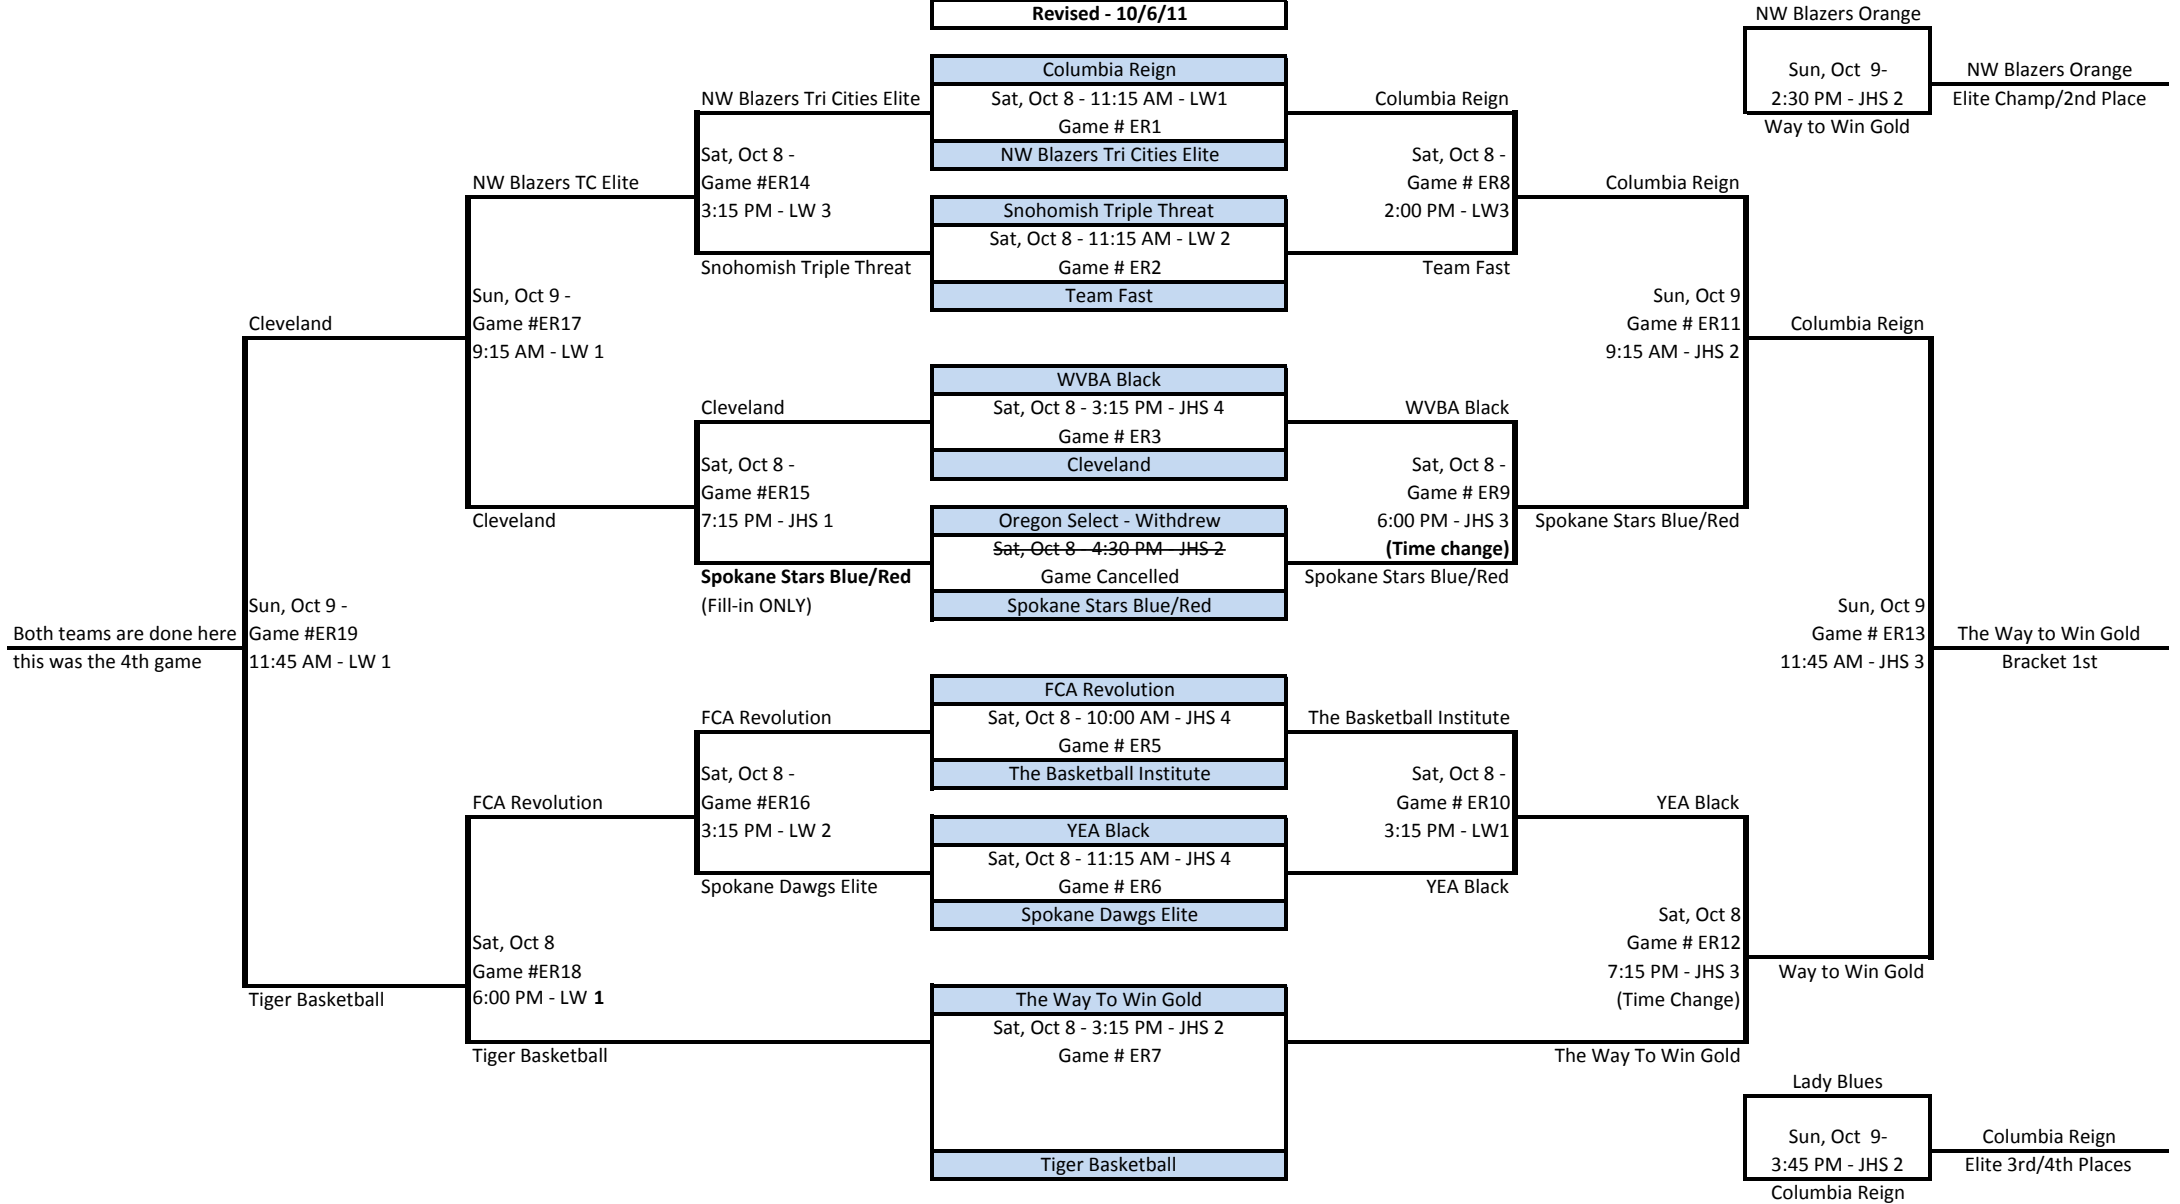

MSNM Fall Classic 2011

Elite Division

Bracket: Blue

LW - Lake WA High
JHS - Juanita High

Both teams are done after this game

Losers move to Guarantees Below

Losers move to Guarantees Below

Losers move to Guarantees Below

Losers move to Guarantees Below

Home team on top, wears light jersey

Both teams are done here this was the 4th game

MSNM Fall Classic 2011

Elite Division

Bracket: Red

LW - Lake WA High
JHS - Juanita High

Both teams are
done after this game

Losers move to
Guarantees Below

Losers move to
Guarantees Below

Losers move to
Guarantees Below

Losers move to
Guarantees Below

Home team on top, wears light jersey

Revised - 10/6/11

MSNM Fall Classic 2011

Elite Division

Guarantee Games

Revised 10/6/11

Losers of games #EB13 and #EB14 will play only one game each above
Loser of game #ER12 will play 2 games (EG15 and EG17)